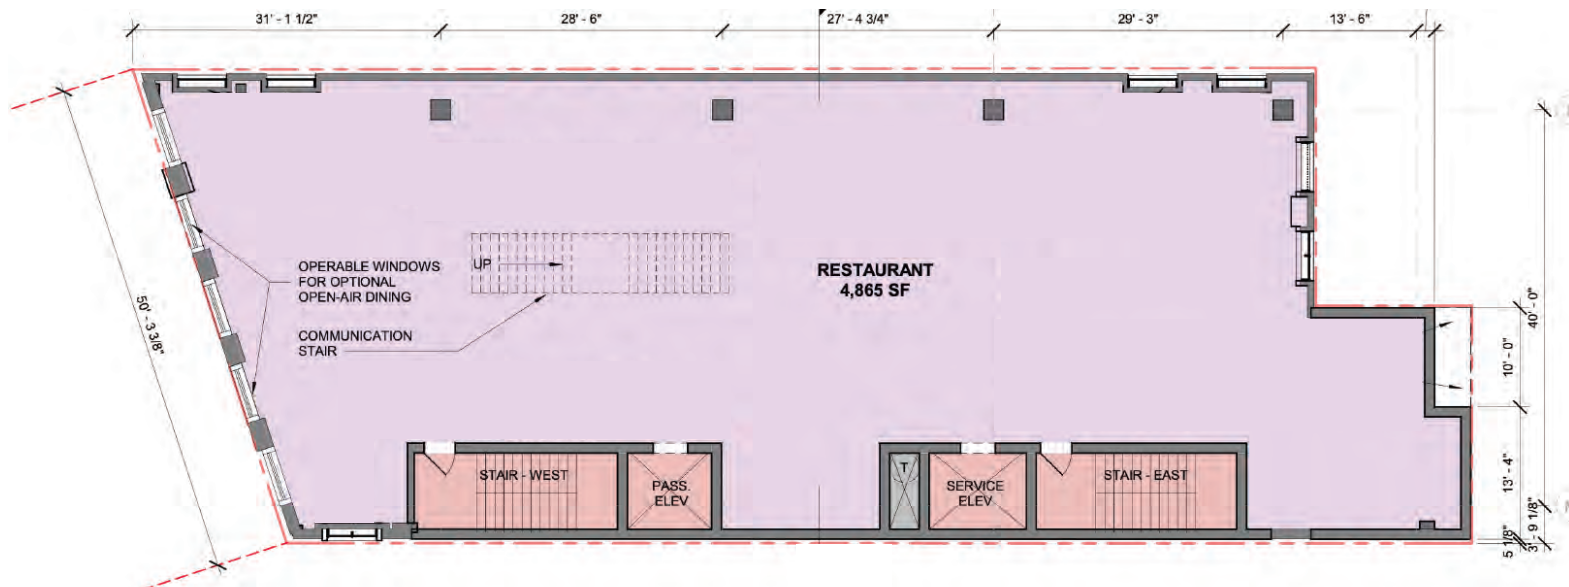

## RESTAURANT PROGRAM

**Lower Level:** 1,318 SF

**Ground Level:** Access and vertical transportation inclusive of stair and elevator

**Second Level:** 4,865 SF, 14'6" Ceiling Height

**Third Level:** 3,960 SF Interior, 800 SF Exterior (subject to change), 16'6" Ceiling Height

## LOWER LEVEL FLOORPLAN

## LEVEL 1 FLOORPLAN - RETAIL

## LEVEL 2 FLOOR PLAN - RESTAURANT