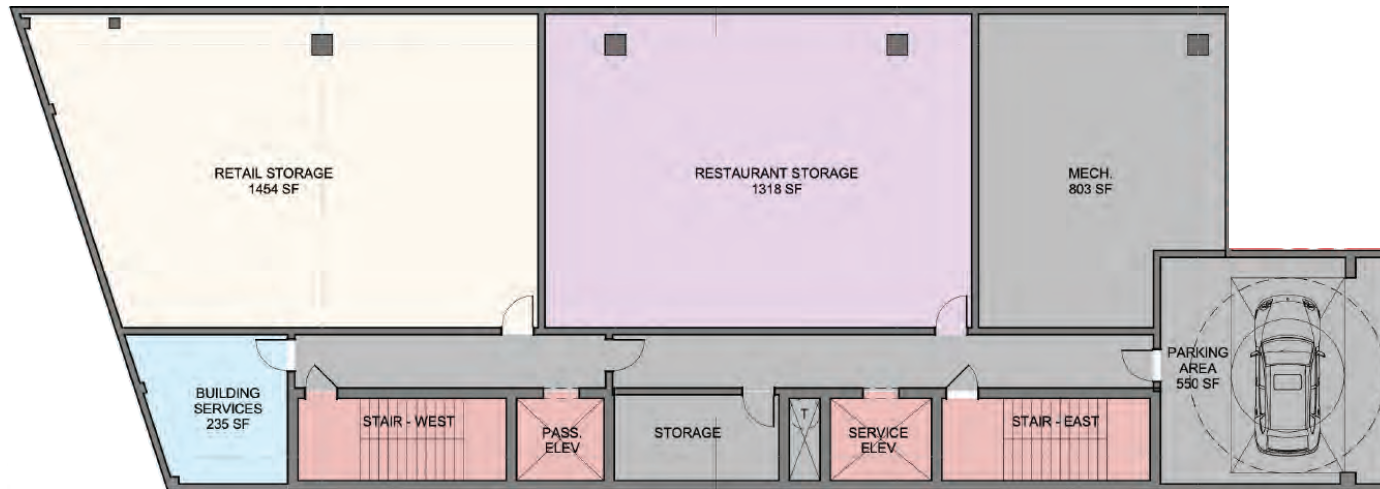

## RETAIL PROGRAM

**Lower Level:** 1,454 SF

**Ground Level:** 3,400 SF, 24' Ceiling Height

**Mezzanine:** 2,524 SF (optional)

## RESTAURANT PROGRAM

**Lower Level:** 1,318 SF

**Ground Level:** Access and vertical transportation inclusive of stair and elevator

**Second Level:** 4,865 SF, 14'6" Ceiling Height

**Third Level:** 3,960 SF Interior, 800 SF Exterior (subject to change), 16'6" Ceiling Height

**Fourth Level:** 4,909 SF, 16'6" Ceiling Height

## LOWER LEVEL FLOORPLAN