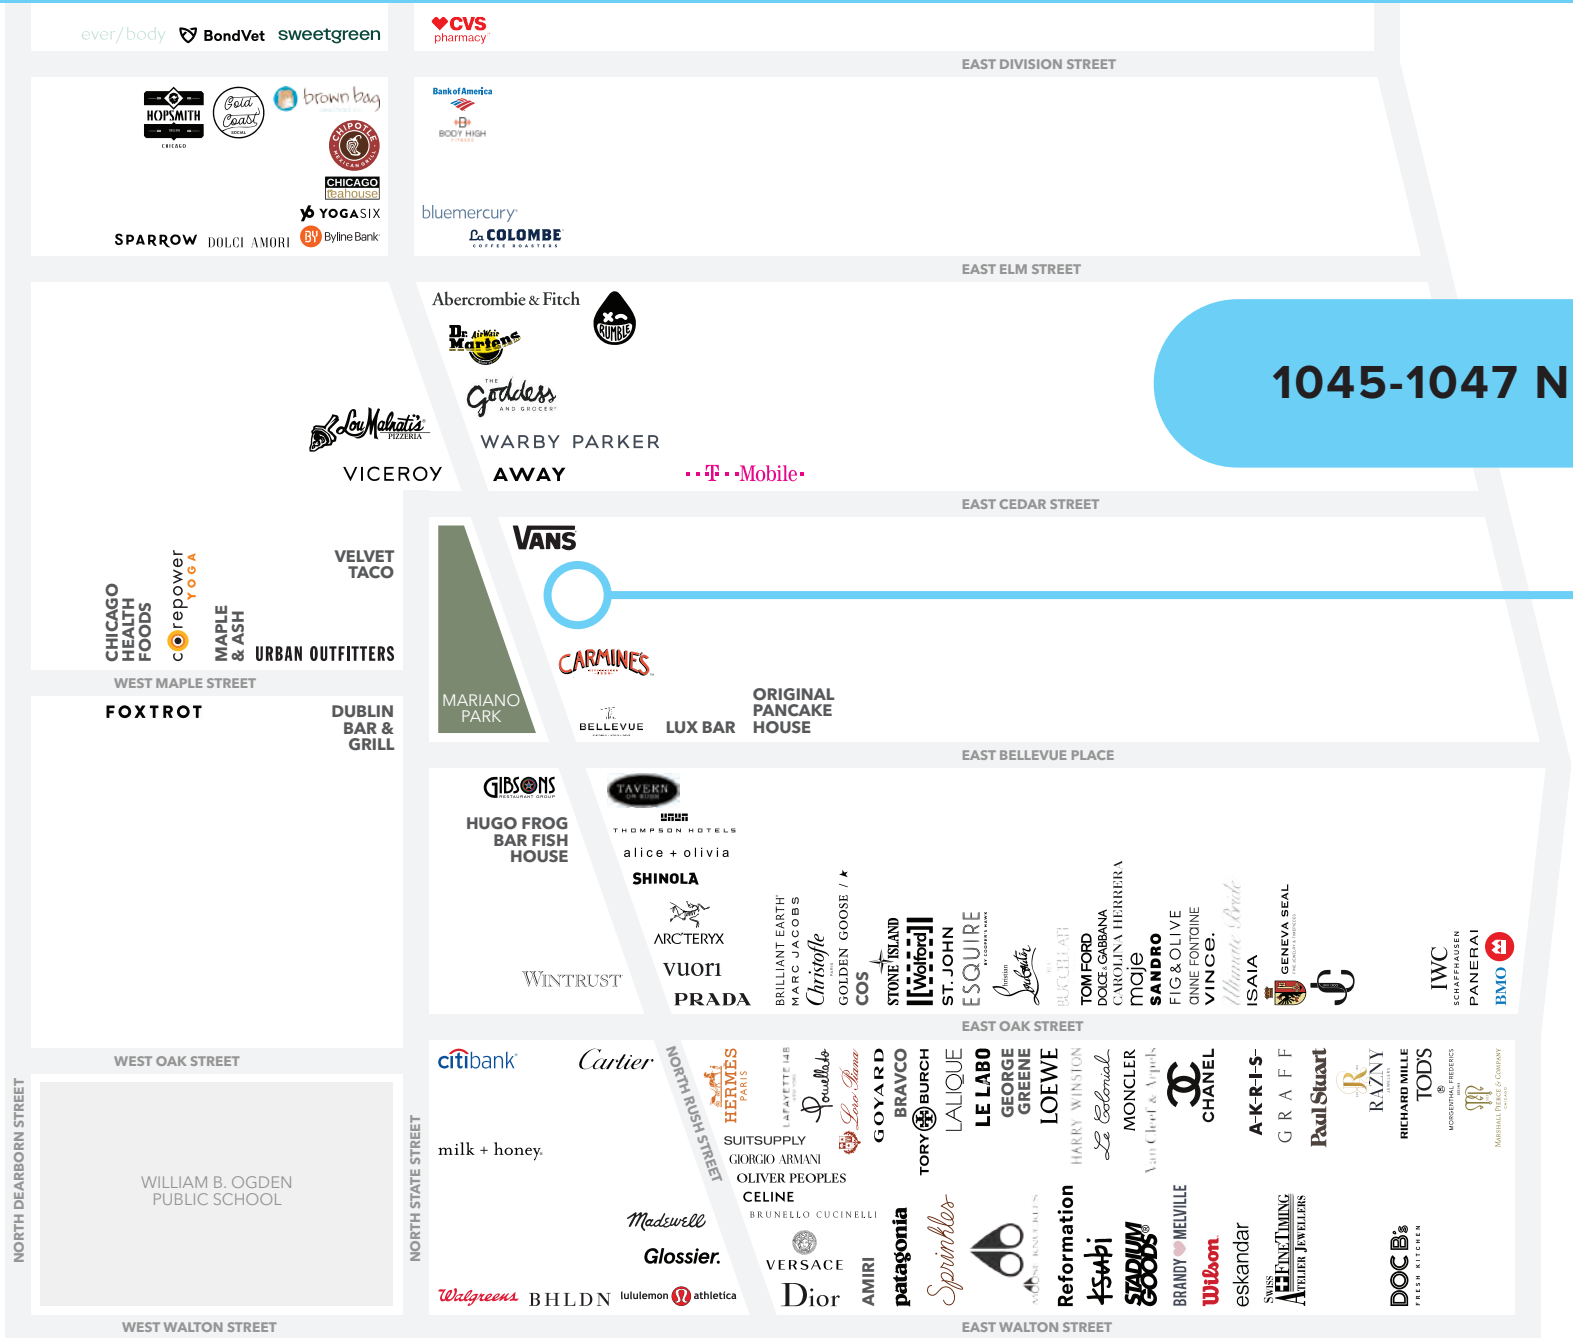

# NEIGHBORHOOD RETAIL MAP

**1045-1047 N. RUSH STREET**

NORTH DEARBORN STREET

NORTH STATE STREET

NORTH RUSH STREET

EAST DIVISION STREET

EAST ELM STREET

EAST CEDAR STREET

VELVET TACO

MARIANO PARK

VANS

CARMINES

LUX BAR

ORIGINAL PANCAKE HOUSE

WEST MAPLE STREET

FOXTROT