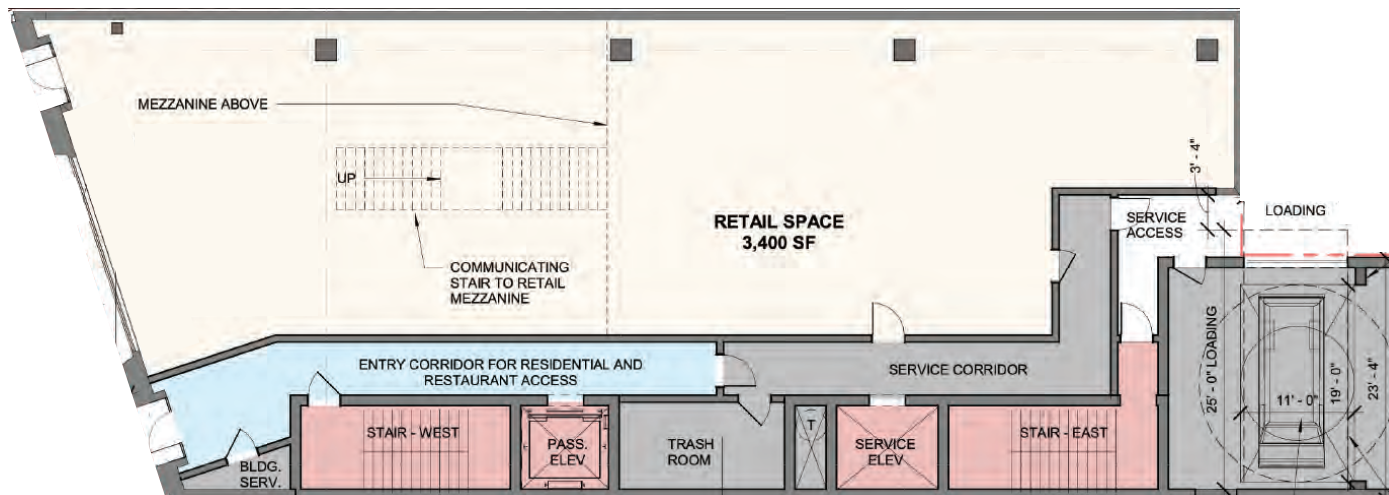

## RESTAURANT PROGRAM

**Lower Level:** 1,318 SF

**Ground Level:** Access and vertical transportation inclusive of stair and elevator

**Second Level:** 4,865 SF, 14'6" Ceiling Height

**Third Level:** 3,960 SF Interior, 800 SF Exterior (subject to change), 16'6" Ceiling Height

## LOWER LEVEL FLOORPLAN

## LEVEL 1 FLOORPLAN - RETAIL