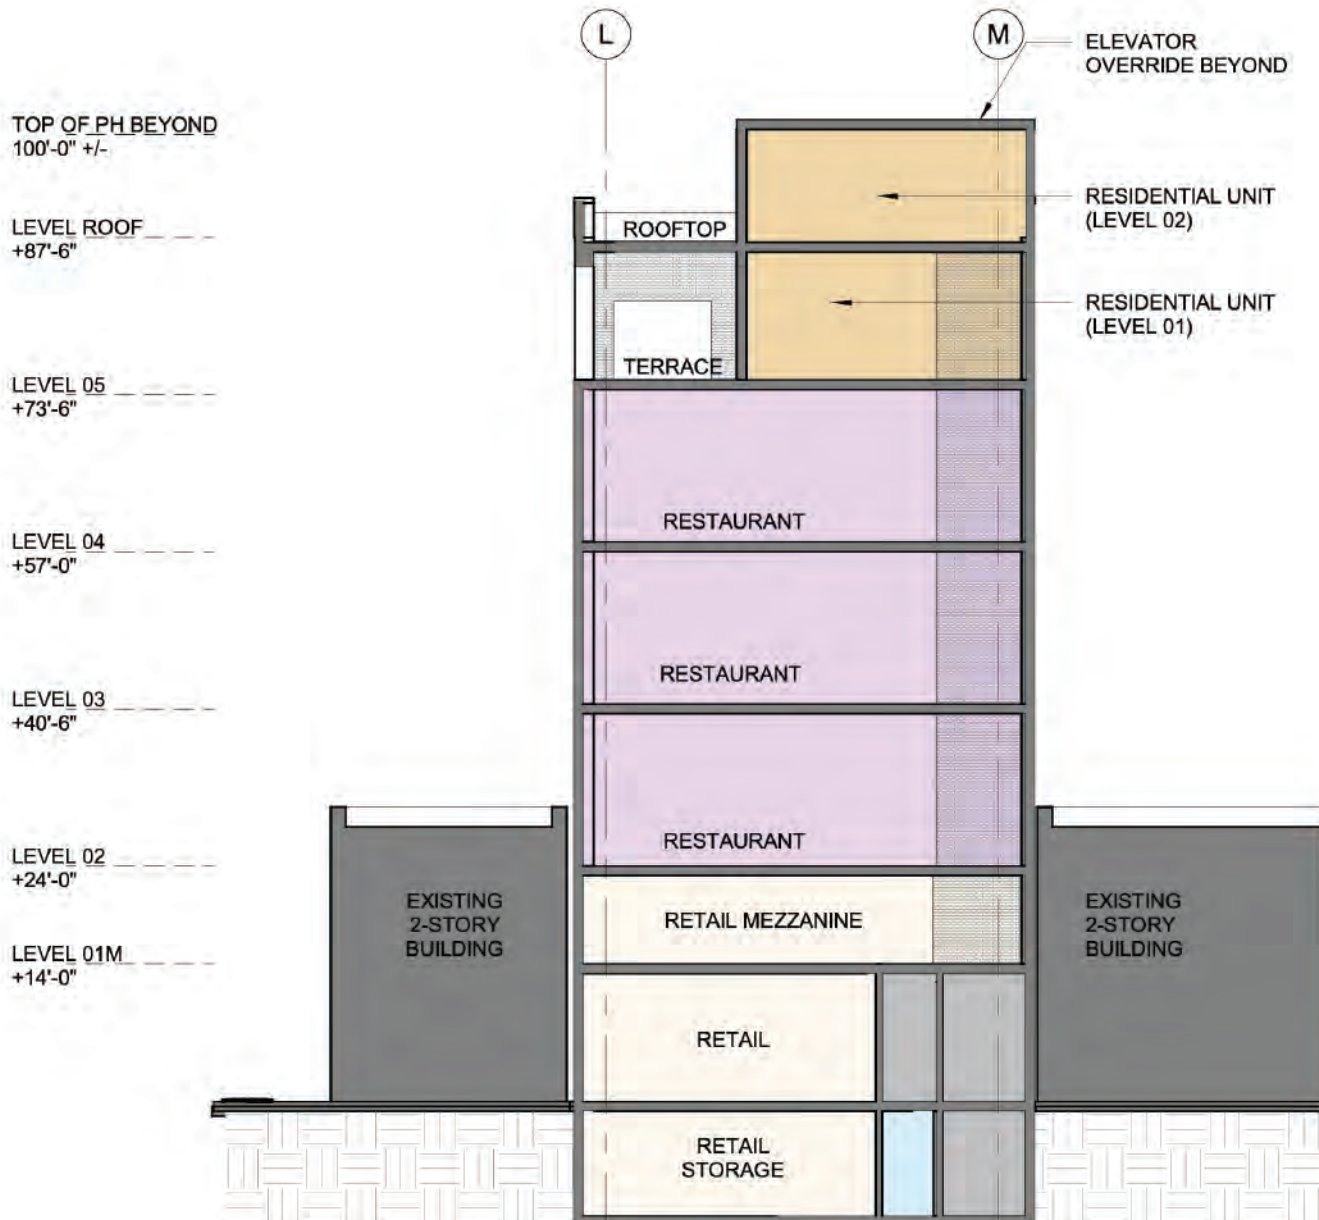

BUILDING SECTION