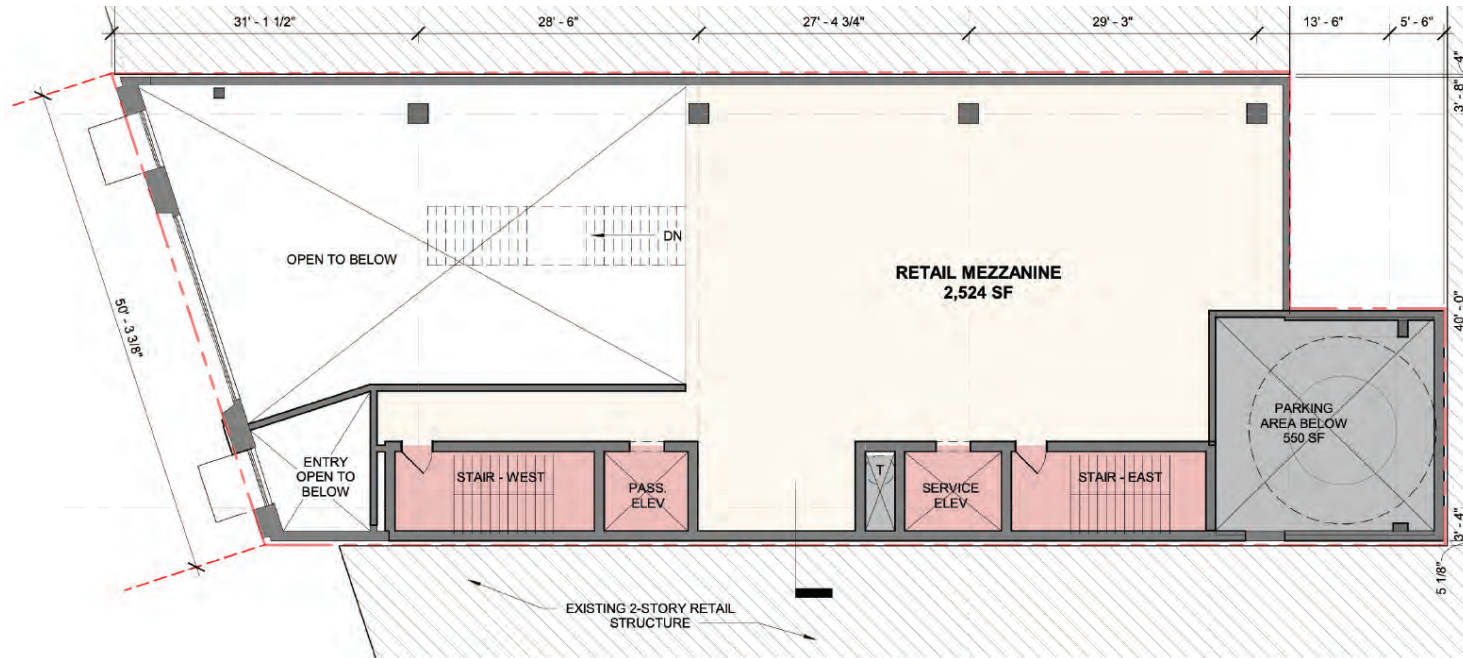

LEVEL 1 MEZZANINE FLOOR PLAN - RETAIL