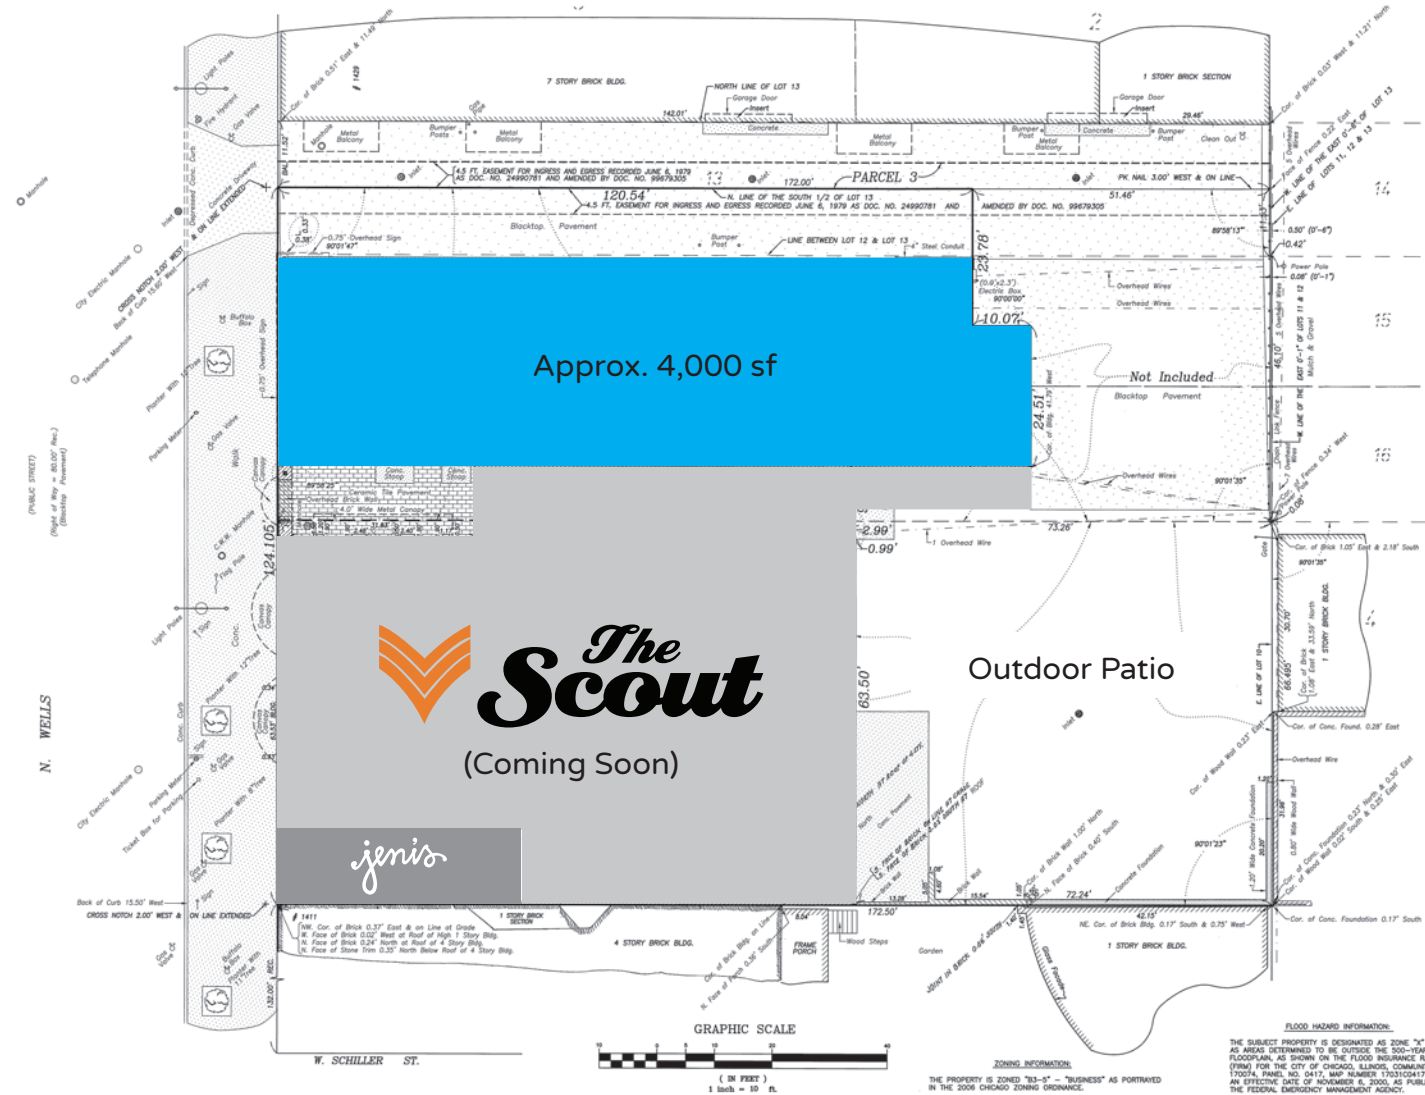

### OLD TOWN

- Approximately 4,000 sf of ground floor retail space available for lease
- Located in the heart of Old Town, immediately adjacent to The Scout (Coming Soon) and within the same property as Jeni's Splendid Ice Creams.
- Multiple outdoor patio seating opportunities are available

# SITE LAYOUT

SPACE AVAILABLE

4,000<sup>sf</sup>

CANVAS