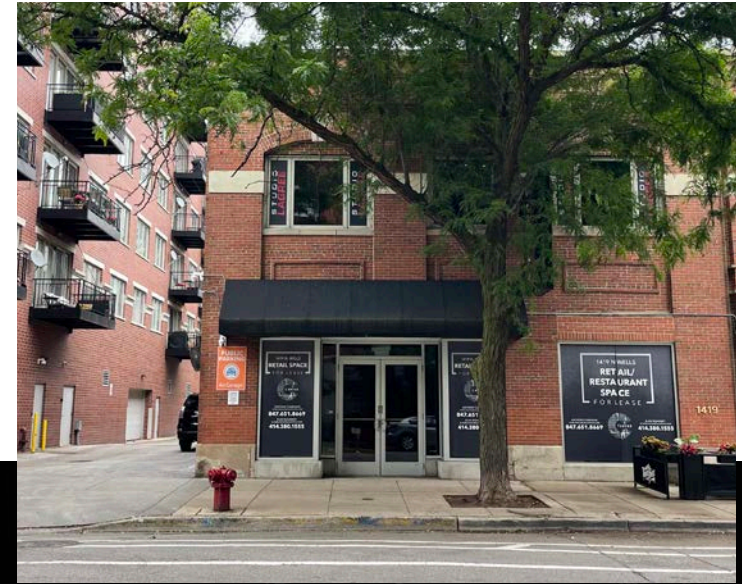

### OLD TOWN

- Approximately 4,000 sf of ground floor retail space available for lease
- Located in the heart of Old Town, immediately adjacent to The Scout (Coming Soon) and within the same property as Jeni's Splendid Ice Creams.
- Multiple outdoor patio seating opportunities are available