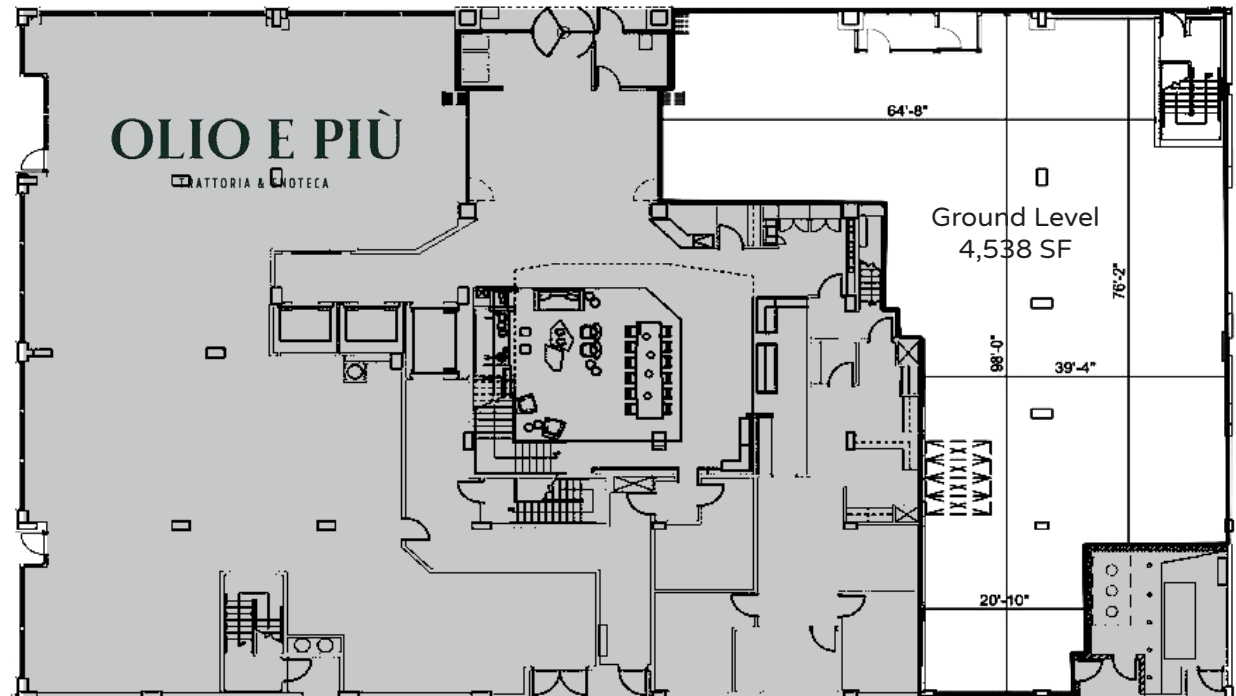

FLOOR PLAN

SPACE AVAILABLE

4,538 sqft

Ground Level

FRONTAGE

64 ft

on W. Illinois Street

W. ILLINOIS STREET

Ground Level
4,538 SF