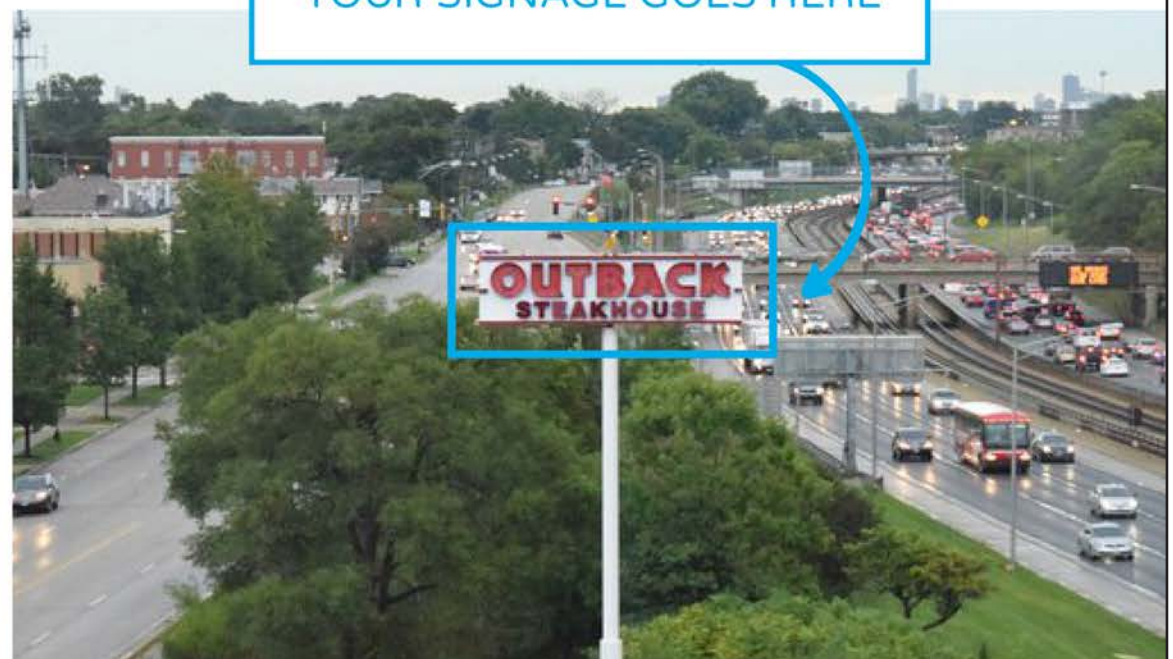

YOUR SIGNAGE GOES HERE