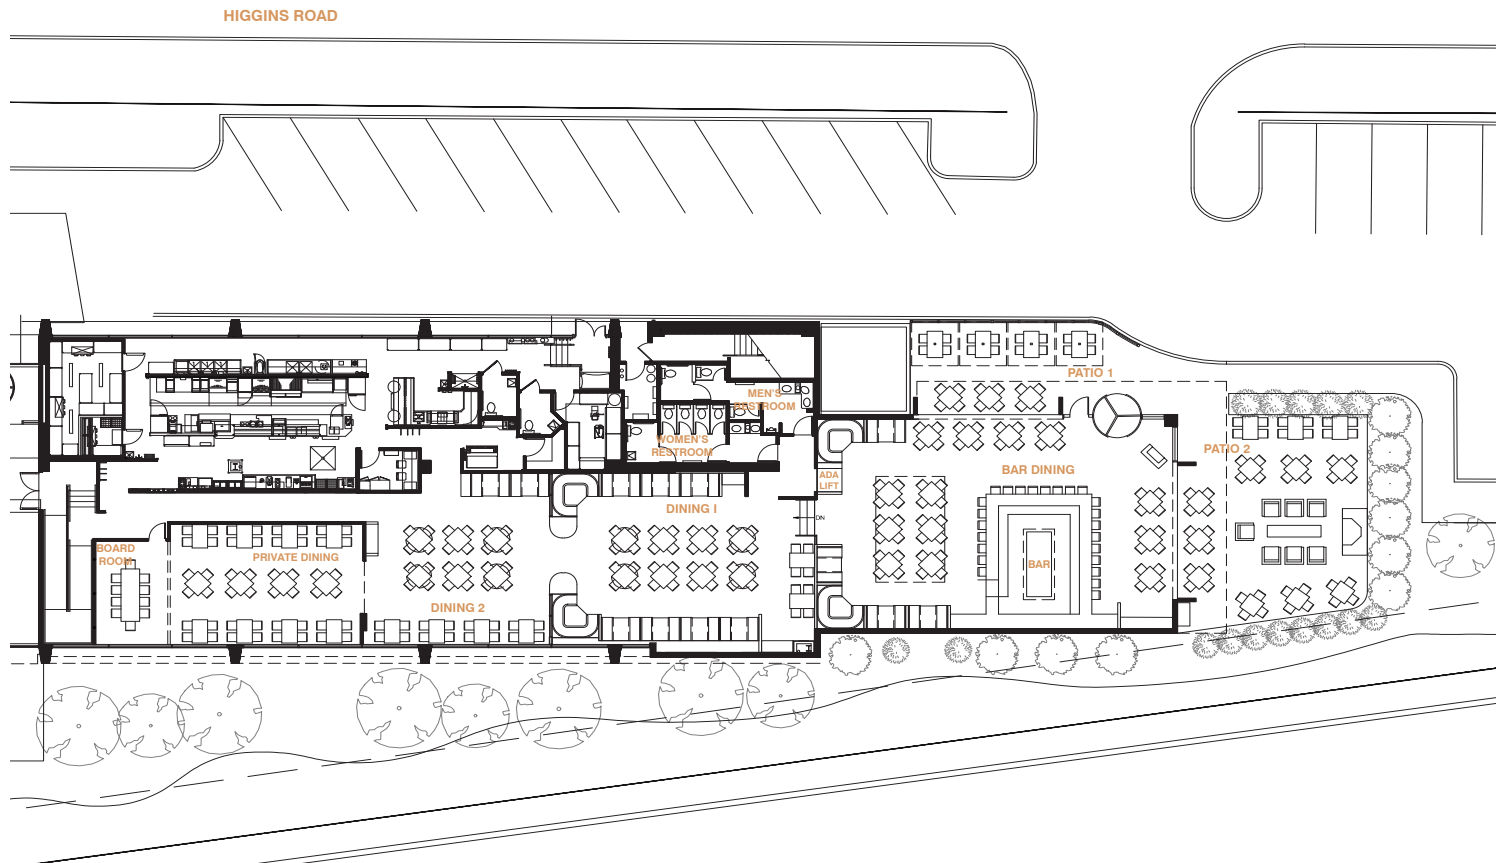

32k+ 65k+
2 Miles 3 Miles

32k+

Daytime Population
1 Mile

98k+ 186k+
2 Miles 3 Miles

CHICAGO/O'HARE

- 7,200 SF, 2nd generation restaurant space located at the base of the 225-key, Springhill Suites Chicago, O'Hare Hotel
- Excellent signage opportunity with tremendous visibility along I-90, the primary highway with direct access to more than 163 million views by vehicles and public transit per year
- Conference center catering/room service opportunities also available

SITE PLAN

SPACE AVAILABLE

7,200 sqft

Total

SEAT COUNT

290 Seats

Interior

83 Seats

Patio

373 Seats

Total

PARKING

201

Spots

OUTSTANDING SIGNAGE OPPORTUNITY

YOUR SIGNAGE GOES HERE