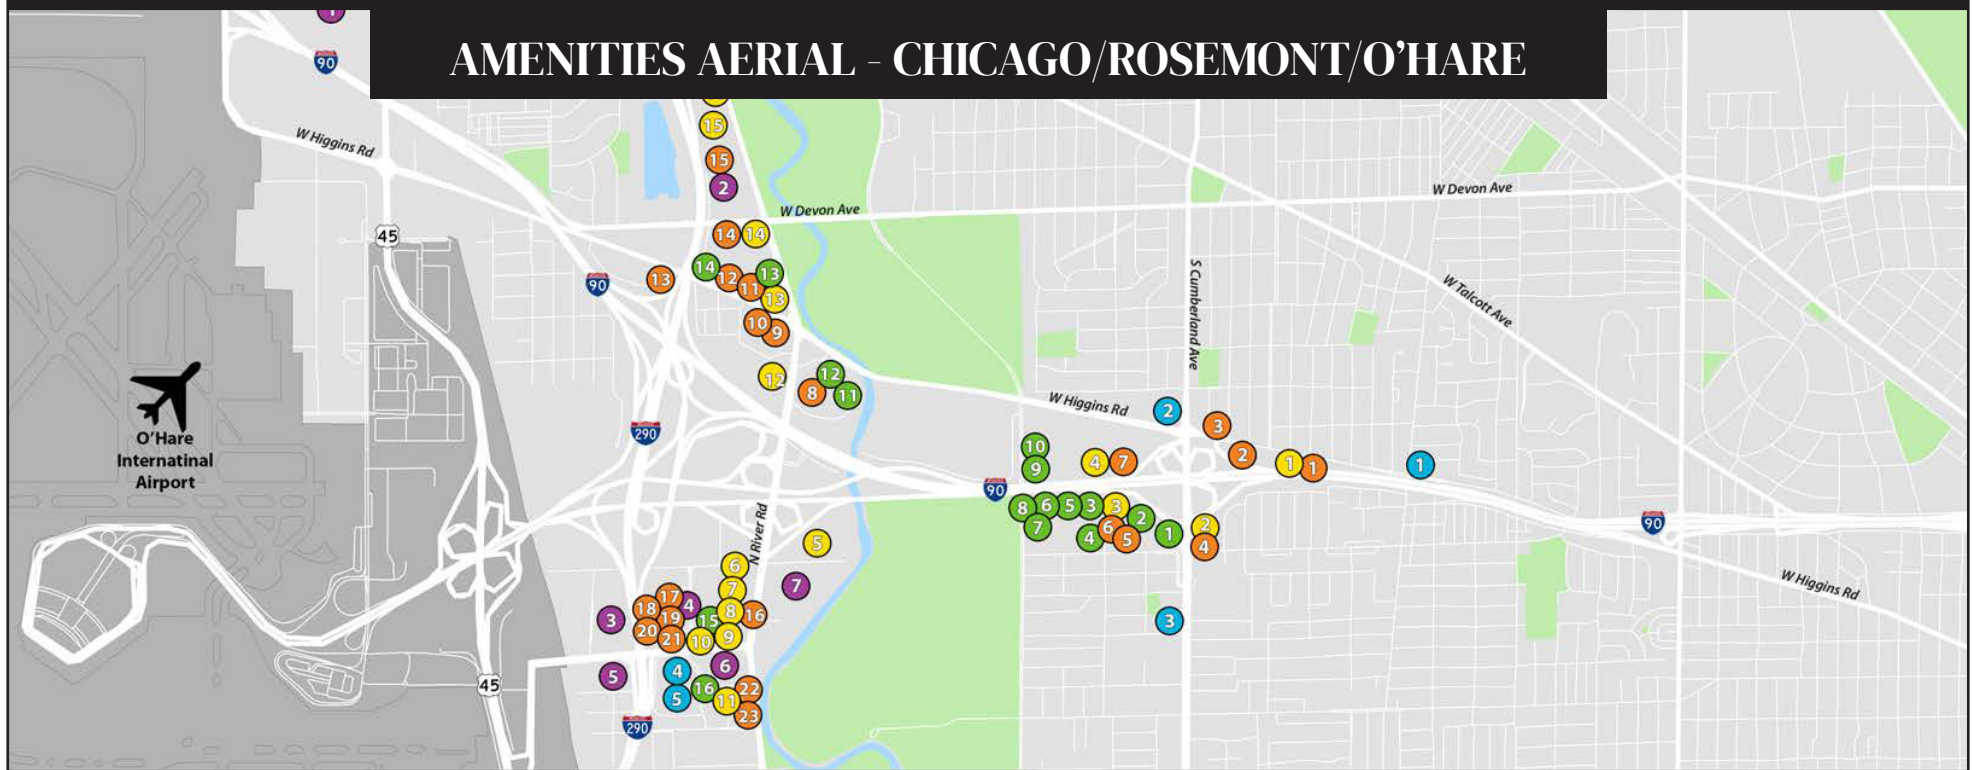

AMENITIES AERIAL - CHICAGO/ROSEMONT/O'HARE

Corporate

1) US Cellular
2) APICS
3) True Value
4) Advocate Medical Group
5) Power Construction Company
6) First Midwest Bank
7) Lawson Products
8) Komatsu
9) Valspar
10) Littlefuse
11) Central States Funds
12) US Foods
13) Reyes Holdings
14) MB Financial
15) Big Ten Network
16) Cysco Systems

Dining

1) Outback Steakhouse
2) Hooters
3) D'Agostinos Pizza
4) Bar Louie
5) Asado Urban Grill
6) Starbucks
7) Brickton
8) Carlucci Rosemont
9) Giordano's
10) Gene & Georgetti
11) Starbucks
12) Ram Restaurant & Brewery
13) TGI Fridays
14) Gino's East Rosemont
15) Hugo's Frog Bar
16) Gibsons Bar & Steakhouse
17) Five Roses Pub
18) Hofbrauhaus

Retail

19) Adobe Gilas
20) Park Tavern
21) Bub City
22) The Capital Grille
23) McCormick & Schmick's
1) Walgreens
2) Mariano's
3) LA Fitness
4) Rosemont Shopping Outlet
5) Fashion Outlets of Chicago

Hospitality

1) SpringHill Suites
2) Holiday Inn
3) Renaissance Suites
4) Marriott
5) Hyatt Regency
6) Hilton
7) Embassy Suites
8) Double Tree by Hilton
9) Crowne Plaza
10) Aloft Chicago O'Hare
11) Loews Chicago O'Hare
12) The Westin
13) Hampton Inn & Suites
14) Hyatt Rosemont
15) Courtyard by Marriott

Entertainment

1) Allstate Arena
2) Rivers Casino & Resort
3) Impact Field
4) Parkway Bank Park Entertainment District
  - iFLY
  - AMC Rosemont
  - Kings Dining & Entertainment
  - Joe's Live
  - Zanies Comedy Club
  - The Big Ten Experience
  - Free Summer Concert Series
5) The Pearl District
  - Dave & Busters
  - Future Restaurants/Entertainment
6) Rosemont Theatre
7) Donald E Stephens Convention Center