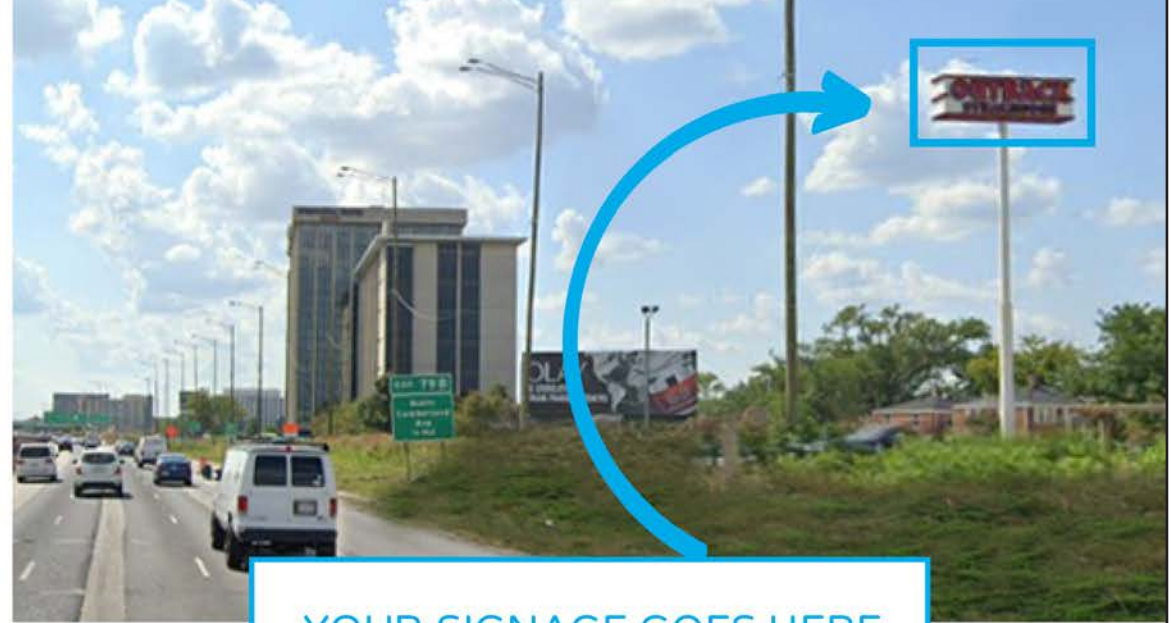

OUTSTANDING SIGNAGE OPPORTUNITY