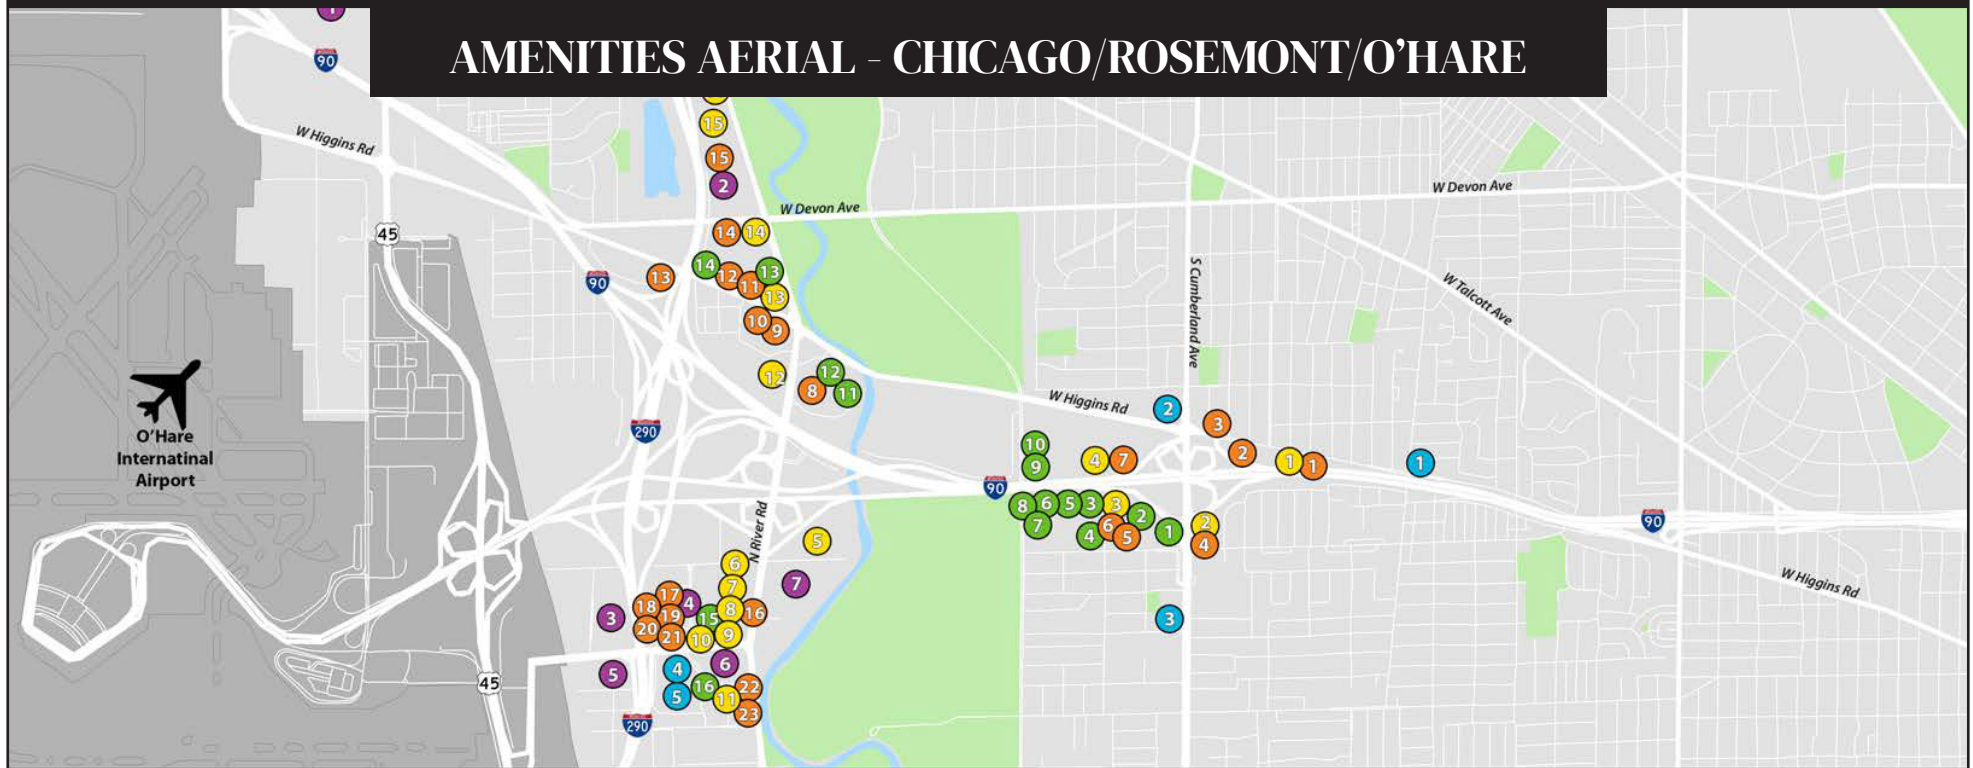

AMENITIES AERIAL - CHICAGO/ROSEMONT/O'HARE

Corporate

1) US Cellular
2) APICS
3) True Value
4) Advocate Medical Group
5) Power Construction Company
6) First Midwest Bank
7) Lawson Products
8) Komatsu
9) Valspar
10) Littlefuse
11) Central States Funds
12) US Foods
13) Reyes Holdings
14) MB Financial
15) Big Ten Network
16) Cysco Systems

Dining

1) Outback Steakhouse
2) Hooters
3) D'Agostinos Pizza
4) Bar Louie
5) Asado Urban Grill
6) Starbucks
7) Brickton
8) Carlucci Rosemont
9) Giordano's
10) Gene & Georgetti
11) Starbucks
12) Ram Restaurant & Brewery
13) TGI Fridays
14) Gino's East Rosemont
15) Hugo's Frog Bar
16) Gibsons Bar & Steakhouse
17) Five Roses Pub
18) Hofbrauhaus

Retail

1) Walgreens
2) Mariano's
3) LA Fitness
4) Rosemont Shopping Outlet
5) Fashion Outlets of Chicago

19) Adobe Gilas
20) Park Tavern
21) Bub City
22) The Capital Grille
23) McCormick & Schmick's

Hospitality

1) SpringHill Suites
2) Holiday Inn
3) Renaissance Suites
4) Marriott
5) Hyatt Regency
6) Hilton
7) Embassy Suites
8) Double Tree by Hilton
9) Crowne Plaza
10) Aloft Chicago O'Hare
11) Loews Chicago O'Hare
12) The Westin
13) Hampton Inn & Suites
14) Hyatt Rosemont
15) Courtyard by Marriott

Entertainment

1) Allstate Arena
2) Rivers Casino & Resort
3) Impact Field
4) Parkway Bank Park Entertainment District
  - iFLY
  - AMC Rosemont
  - Kings Dining & Entertainment
  - Joe's Live
  - Zanies Comedy Club
  - The Big Ten Experience
  - Free Summer Concert Series
5) The Pearl District
  - Dave & Busters
  - Future Restaurants/Entertainment
6) Rosemont Theatre
7) Donald E Stephens Convention Center