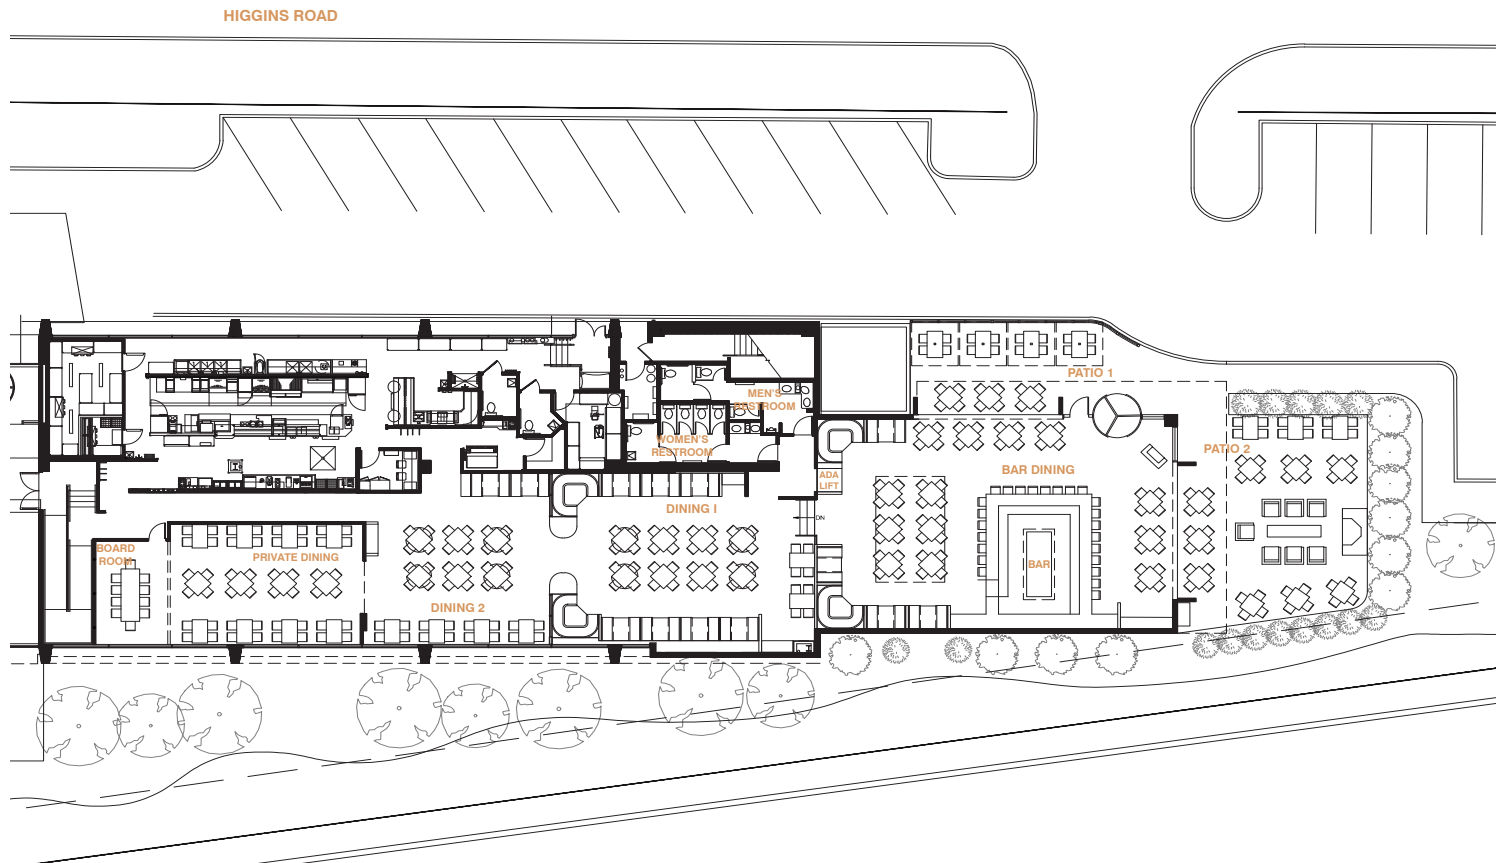

32k+
2 Miles

65k+
3 Miles

32k+

Daytime Population
1 Mile

98k+
2 Miles

186k+
3 Miles

CHICAGO/O'HARE

- 7,200 SF, 2nd generation restaurant space located at the base of the 225-key, Springhill Suites Chicago, O'Hare Hotel
- Excellent signage opportunity with tremendous visibility along I-90, the primary highway with direct access to more than 163 million views by vehicles and public transit per year
- Available July 2024
- Conference center catering/room service opportunities also available

SITE PLAN

SPACE AVAILABLE

7,200 sqft

Total

SEAT COUNT

290 Seats

Interior

83 Seats

Patio

373 Seats

Total

PARKING

201

Spots

OUTSTANDING SIGNAGE OPPORTUNITY

YOUR SIGNAGE GOES HERE