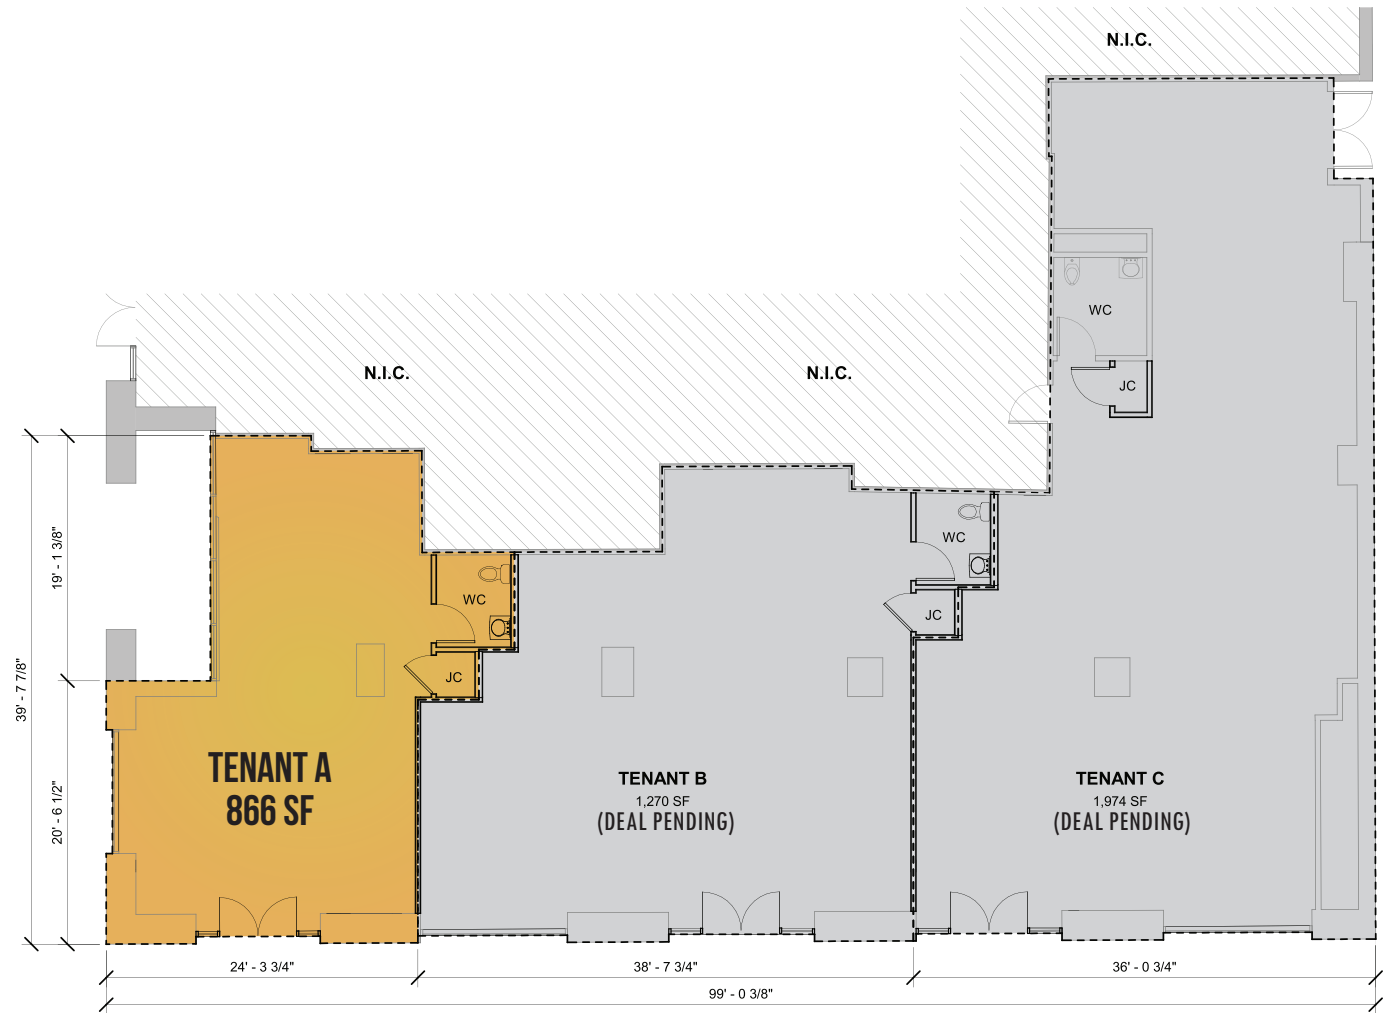

# 900 N. RUSH

NORTHWEST CORNER OF RUSH & DELAWARE

**866 SF CORNER SPACE AVAILABLE  
AT THE NORTHWEST CORNER OF RUSH  
AND DELAWARE**

**25 FT**  
OF FRONTAGE  
ALONG RUSH

**21 FT**  
OF FRONTAGE  
ALONG DELAWARE

**46 FT**  
OF WRAPAROUND  
FRONTAGE

# 866 SF TENANT A SPACE AVAILABLE