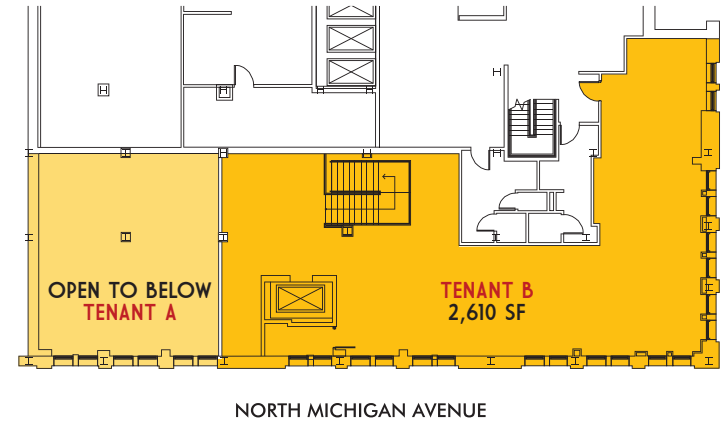

Flexible delivery and Multiple demising scenarios are available.

GROUND FLOOR

MEZZANINE

OPTION 1

BI-LEVEL 9,510 SQUARE FOOT OPPORTUNITY FRONTING MICHIGAN AVENUE  
(6,240 SF - STREET LEVEL; 3,270 SF - MEZZANINE LEVEL)

2,550 SF - E. HURON STREET

GROUND FLOOR

MEZZANINE

**OPTION 2**

TWO-TENANT DEMISED SCENARIO FRONTING MICHIGAN AVENUE • TENANT A: 5,795 SF - STREET LEVEL  
TENANT B: 3,375 SF (765 SF EXCLUSIVE STREET LEVEL ENTRYWAY; 2,610 SF OF MEZZANINE SPACE)