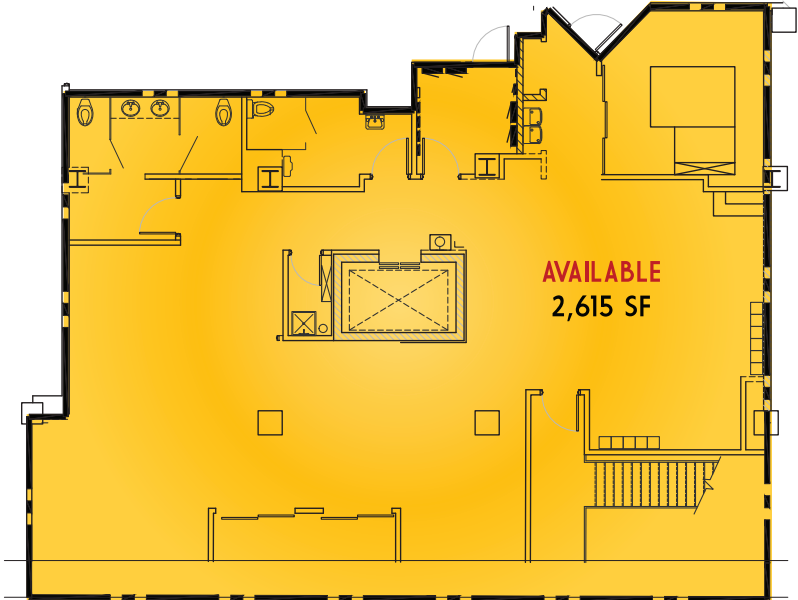

BASEMENT

SUB BASEMENT

6,000 SQUARE FEET OF BASEMENT & SUB-BASEMENT STORAGE