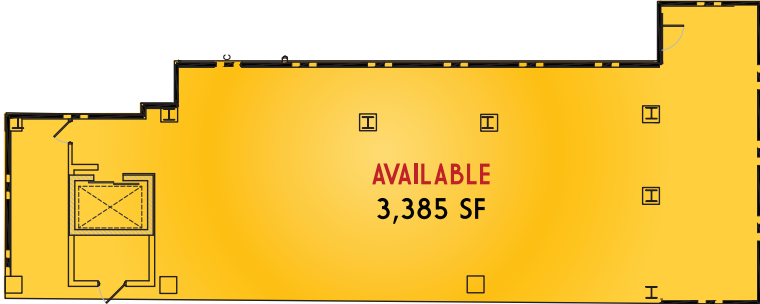

SUB BASEMENT

6,000 SQUARE FEET OF BASEMENT & SUB-BASEMENT STORAGE