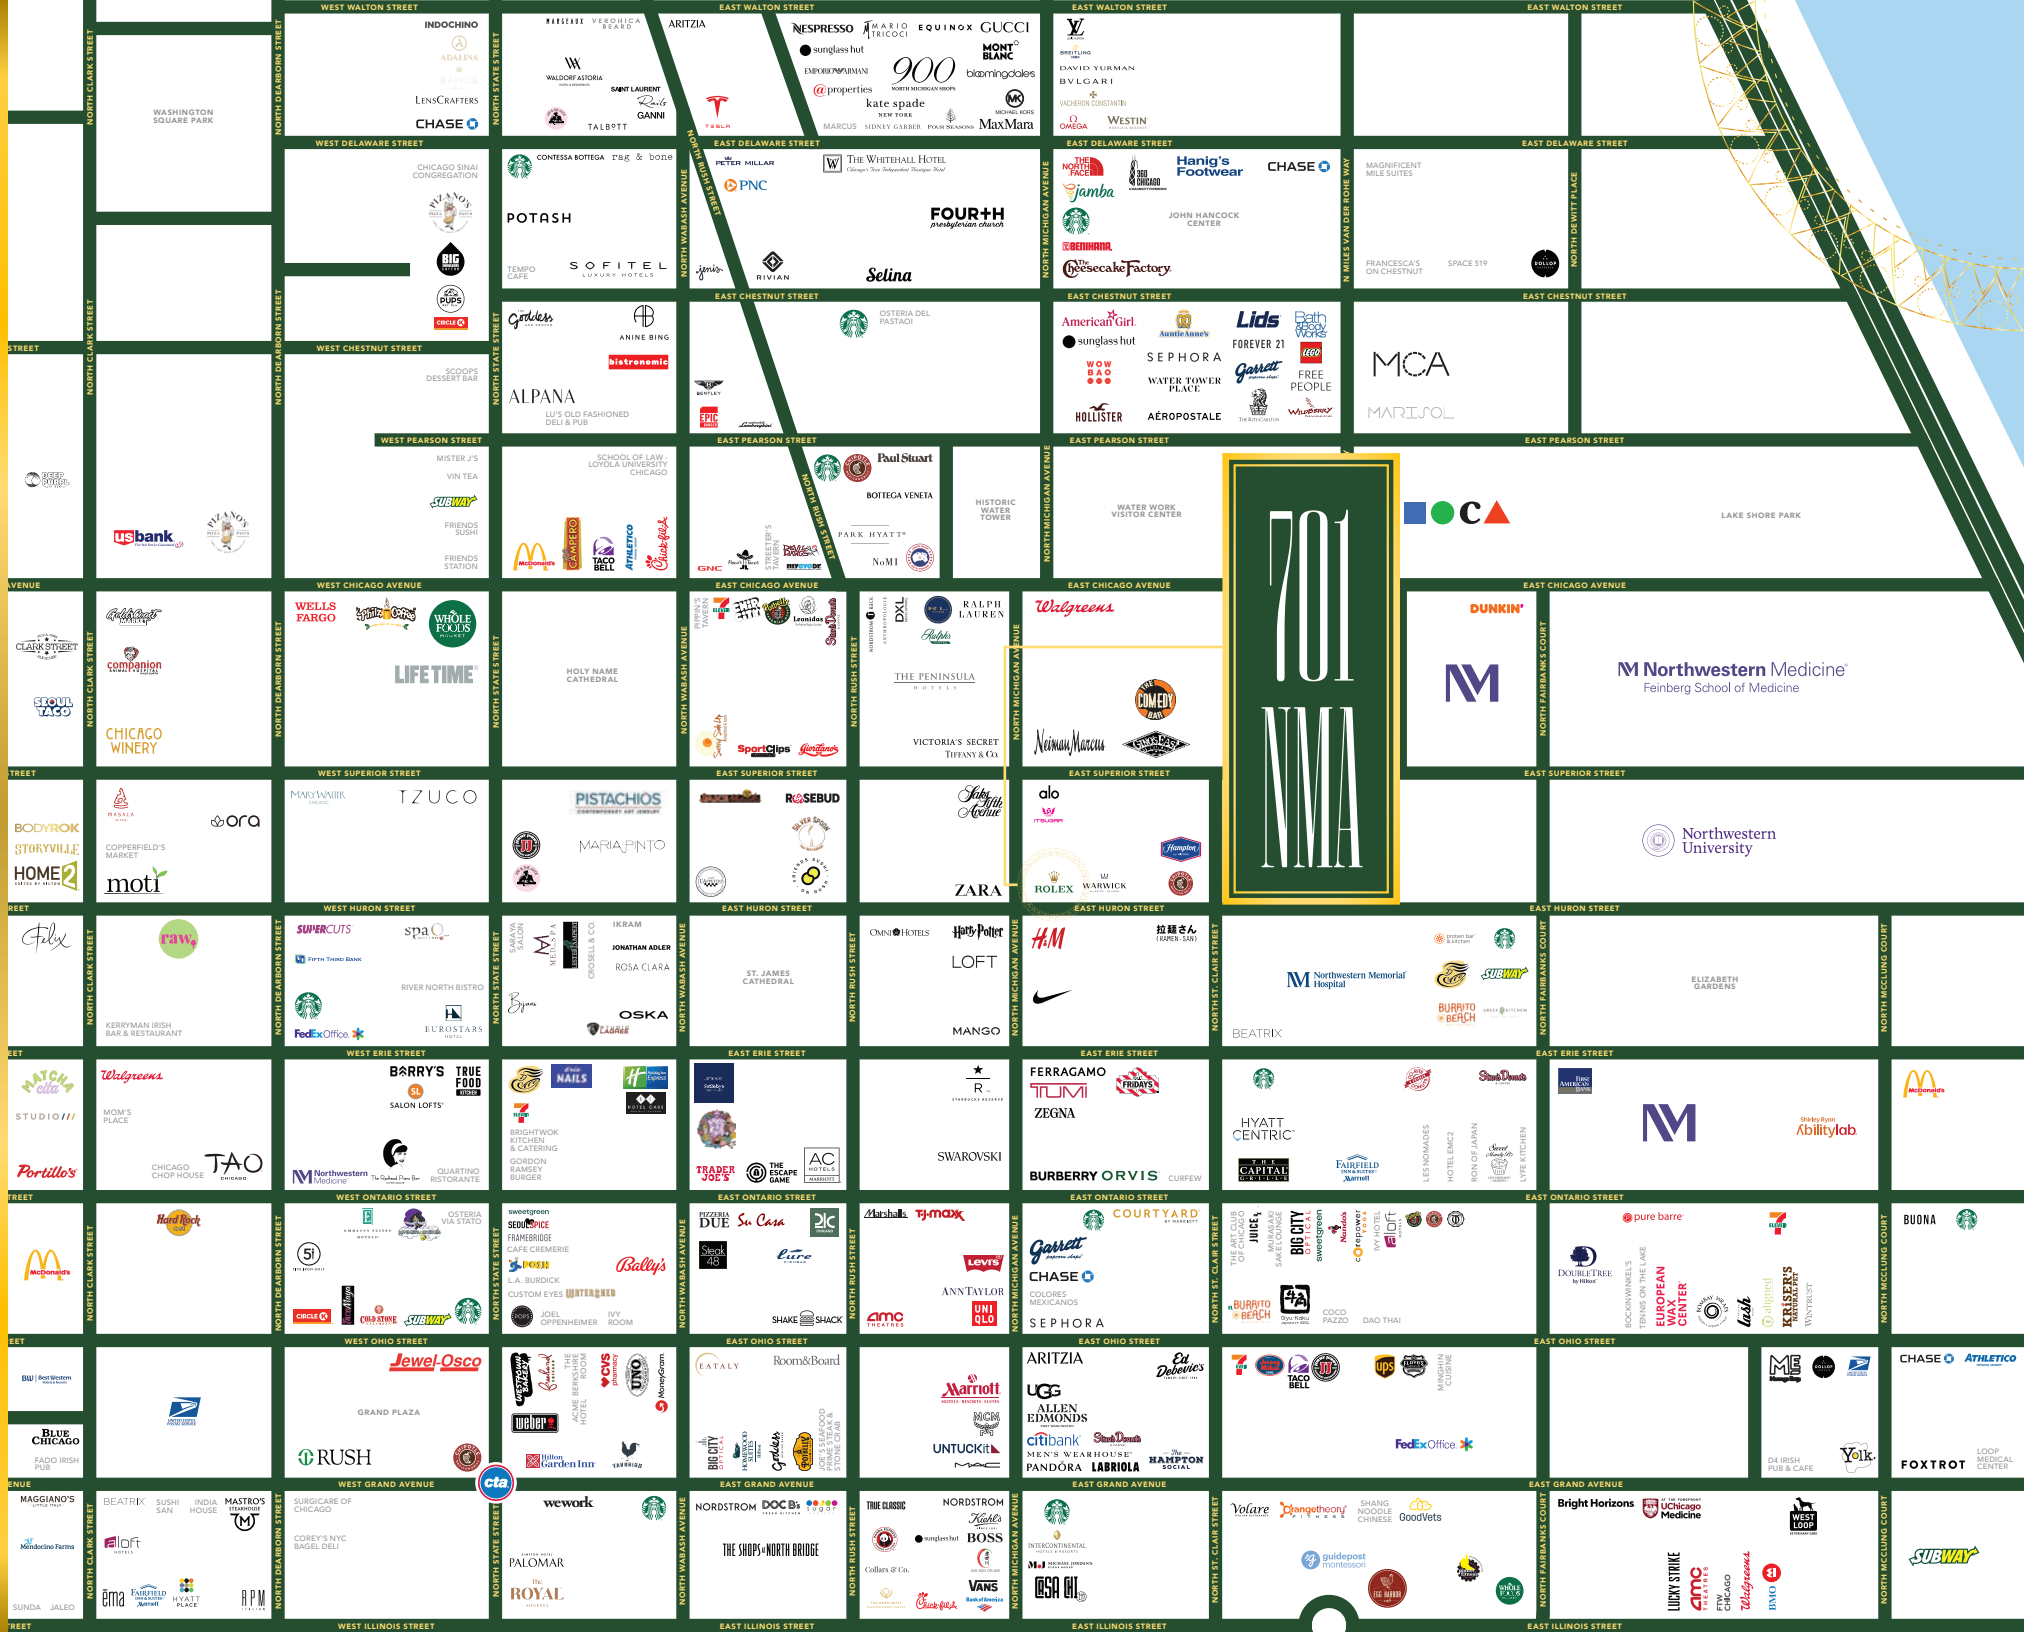

WASHINGTON SQUARE PARK
NORTH CLARK STREET
NORTH DEARBORN STREET

INDOCHINO
ADALINA
LINS CRAFTERS
CHASE
WALDOFF ASTORIA
SAINT LAURENT
RUFFI GANNI
TALBOTT

RESERVE VERONICA BEARDS
ARITZIA
NESPRESSO
MARIO TRICOCI
@properties
900
blazingdale
kate spade
NEW YORK
MARCHESI
SHERIFF GARDNER
PRADA
MaxMara

EAST WALTON STREET
DAVID YURMAN
BYLGAR
WACHSBERG CONSTANTIN
OMEGA
WESTIN

EAST DELAWARE STREET
The WHITEHALL HOTEL
Chicago's First Suburban Skyscraper
PETER MILLAR
PNC
FOUR+H
prestigious church

EAST DELAWARE STREET
Heni's Footwear
CHASE
Jamba
JOHN HANCOCK CENTER
Crescake Factory

EAST DELAWARE STREET
MAGNIFICENT MILE SUITES
FRANCESCA'S
ON CHESTNUT
SPACE 519
ESOLLO

EAST WALTON STREET
N. MILLS VAN DER ROHE WAY
NORTH DEWITT PLACE
LAKE SHORE PARK

CHICAGO SINAI CONGREGATION
POTASH
TEMPO CAFE
SOFITEL
LUXURY HOTELS
BIG
DUNKIN'
CHICK-O-PEE

EAST CHESTNUT STREET
Golden
ANIRE BING
bistronomic
ALPANA
LU'S OLD FASHIONED
DELI & PUB

EAST CHESTNUT STREET
OSTERIA DEL PASTADI
American Girl
sunglass hut
FOREVER 21
Garnet
FREE PEOPLE
WOW BOB
SEPHORA
WATER TOWER PLACE
HOLLISTER
AÉROPOSTALE

EAST CHESTNUT STREET
Lids
Bath & Body Works
KROGER
MCA
MARISSOL

EAST CHESTNUT STREET
American Girl
sunglass hut
FOREVER 21
Garnet
FREE PEOPLE
WOW BOB
SEPHORA
WATER TOWER PLACE
HOLLISTER
AÉROPOSTALE

EAST CHESTNUT STREET
Lids
Bath & Body Works
KROGER
MCA
MARISSOL

EAST CHESTNUT STREET
Lids
Bath & Body Works
KROGER
MCA
MARISSOL

EAST CHESTNUT STREET
Lids
Bath & Body Works
KROGER
MCA
MARISSOL

WEST CHESTNUT STREET
GOOP'S
DESSERT BAR

WEST CHESTNUT STREET
GOOP'S
DESSERT BAR

WEST CHESTNUT STREET
GOOP'S
DESSERT BAR

WEST CHESTNUT STREET
GOOP'S
DESSERT BAR

WEST CHESTNUT STREET
GOOP'S
DESSERT BAR

WEST CHESTNUT STREET
GOOP'S
DESSERT BAR

WEST CHESTNUT STREET
GOOP'S
DESSERT BAR

WEST CHESTNUT STREET
GOOP'S
DESSERT BAR

WEST PEARSON STREET
MISTER J'S
VIN TEA
FRIENDS
SUSHI
FRIENDS
STATION

WEST PEARSON STREET
MISTER J'S
VIN TEA
FRIENDS
SUSHI
FRIENDS
STATION

WEST PEARSON STREET
MISTER J'S
VIN TEA
FRIENDS
SUSHI
FRIENDS
STATION

WEST PEARSON STREET
MISTER J'S
VIN TEA
FRIENDS
SUSHI
FRIENDS
STATION

WEST PEARSON STREET
MISTER J'S
VIN TEA
FRIENDS
SUSHI
FRIENDS
STATION

WEST PEARSON STREET
MISTER J'S
VIN TEA
FRIENDS
SUSHI
FRIENDS
STATION

WEST PEARSON STREET
MISTER J'S
VIN TEA
FRIENDS
SUSHI
FRIENDS
STATION

WEST PEARSON STREET
MISTER J'S
VIN TEA
FRIENDS
SUSHI
FRIENDS
STATION

CLARK STREET
SCOUT 240
CHICAGO WINERY

WELLS FARGO
WHOLE FOODS
LIFE TIME

HOLY NAME CATHEDRAL

THE PENINSULA
HOTEL

Walgreens
Neiman Marcus
COMEDY
CLUB

Walgreens
Neiman Marcus
COMEDY
CLUB

Walgreens
Neiman Marcus
COMEDY
CLUB

DUNKIN'
M
Northwestern Medicine
Feinberg School of Medicine

BODYROK
STORYVILLE
HOME
COPPERFIELD'S MARKET
moti

WEST SUPERIOR STREET
TZUCO

PISTACHIOS
MARRIA PINO

ROSEBUD
Sally's Beauty
ZARA

ROSEBUD
Sally's Beauty
ZARA

ROSEBUD
Sally's Beauty
ZARA

ROSEBUD
Sally's Beauty
ZARA

ROSEBUD
Sally's Beauty
ZARA

Felix
Felix
KERRYMAN IRISH BAR & RESTAURANT