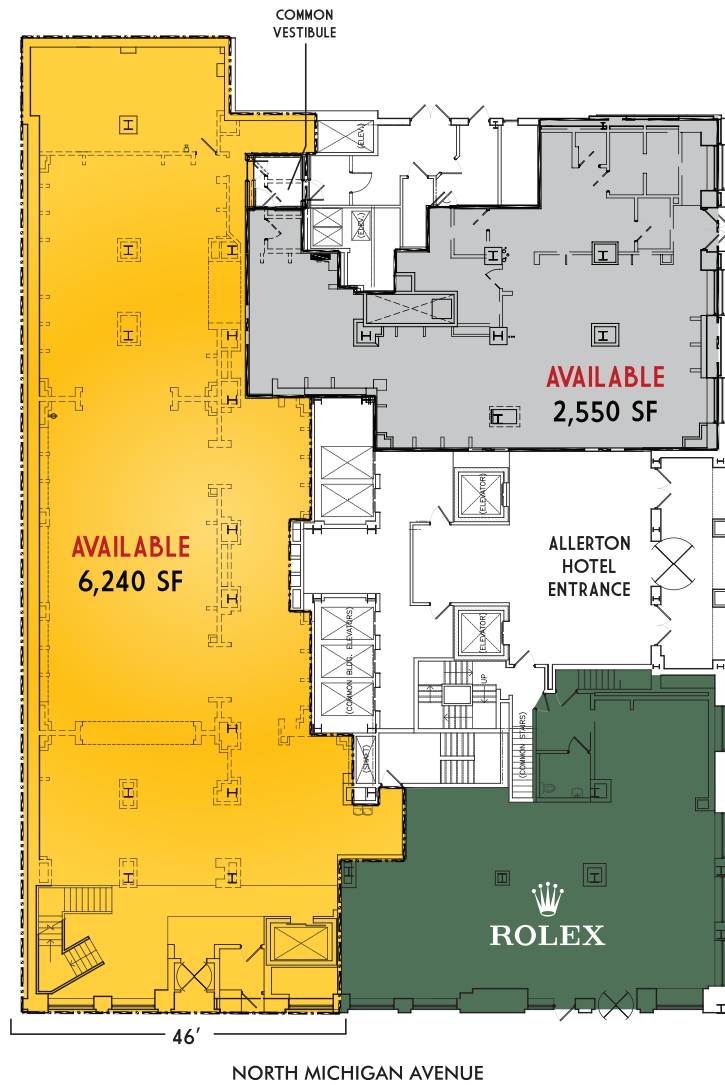

Over 12,000 square feet remains available on two levels  
fronting North Michigan Avenue, one of the most frequented  
destination retail shopping districts in the world

Approximately 6,000 square feet of basement and  
sub-basement storage space also available

Flexible delivery and Multiple demising scenarios are available.

GROUND FLOOR

MEZZANINE

OPTION 1

BI-LEVEL 9,510 SQUARE FOOT OPPORTUNITY FRONTING MICHIGAN AVENUE  
(6,240 SF - STREET LEVEL; 3,270 SF - MEZZANINE LEVEL)