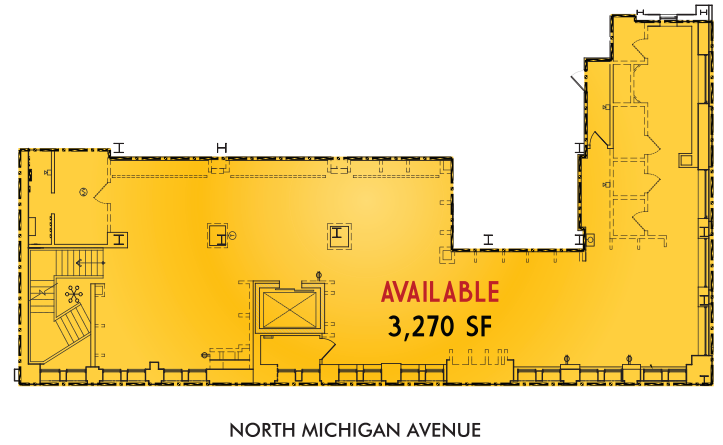

Over 12,000 square feet remains available on two levels  
fronting North Michigan Avenue, one of the most frequented  
destination retail shopping districts in the world

Approximately 6,000 square feet of basement and  
sub-basement storage space also available

Flexible delivery and Multiple demising scenarios are available.

GROUND FLOOR

MEZZANINE

OPTION 1

BI-LEVEL 9,510 SQUARE FOOT OPPORTUNITY FRONTING MICHIGAN AVENUE  
(6,240 SF - STREET LEVEL; 3,270 SF - MEZZANINE LEVEL)