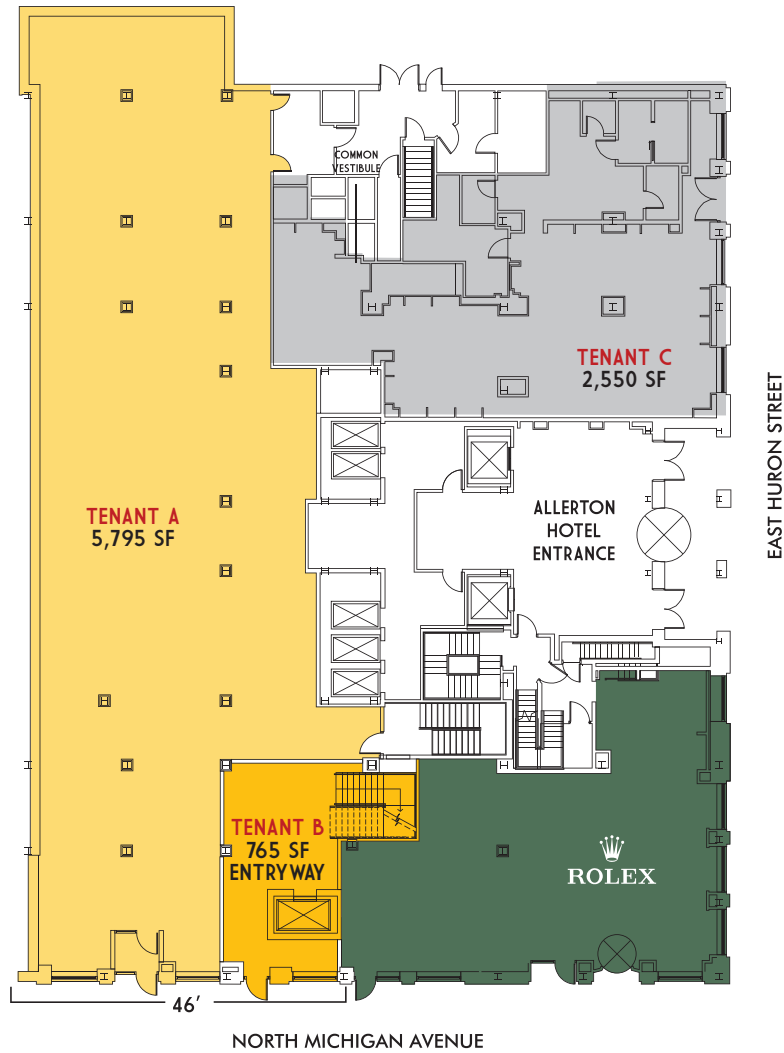

Flexible delivery and Multiple demising scenarios are available.

GROUND FLOOR

MEZZANINE

OPTION 1

BI-LEVEL 9,510 SQUARE FOOT OPPORTUNITY FRONTING MICHIGAN AVENUE  
(6,240 SF - STREET LEVEL; 3,270 SF - MEZZANINE LEVEL)

2,550 SF - E. HURON STREET

GROUND FLOOR

MEZZANINE

**OPTION 2**

TWO-TENANT DEMISED SCENARIO FRONTING MICHIGAN AVENUE • TENANT A: 5,795 SF - STREET LEVEL  
TENANT B: 3,375 SF (765 SF EXCLUSIVE STREET LEVEL ENTRYWAY; 2,610 SF OF MEZZANINE SPACE)

*OPTION 2 PROPOSES REMOVING APPROXIMATELY 660 SF OF EXISTING MEZZANINE SPACE TO  
CREATE A MORE DRAMATIC TWO-STORY ENTRYWAY FOR PROPOSED TENANT A*

TENANT C: 2,550 SF - STREET LEVEL FRONTING E. HURON STREET