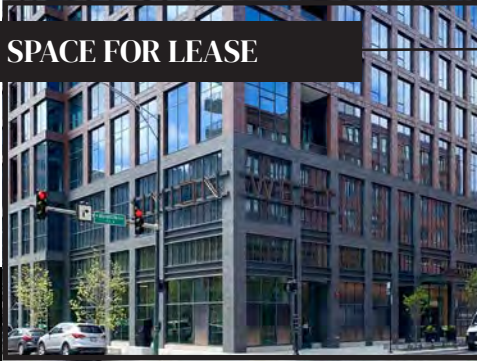

STREET MAP

939 W. Washington Blvd
CHICAGO, ILLINOIS

SPACE FOR LEASE

FOR MORE INFORMATION,
PLEASE CONTACT

ANTHONY CAMPAGNI
ac@canvasrealestate.com
847.651.8669

ELAN RASANSKY
elan@canvasrealestate.com
414.380.1555

QUINN THOMAS
qthomas@canvasrealestate.com
847.651.5589

CANVAS