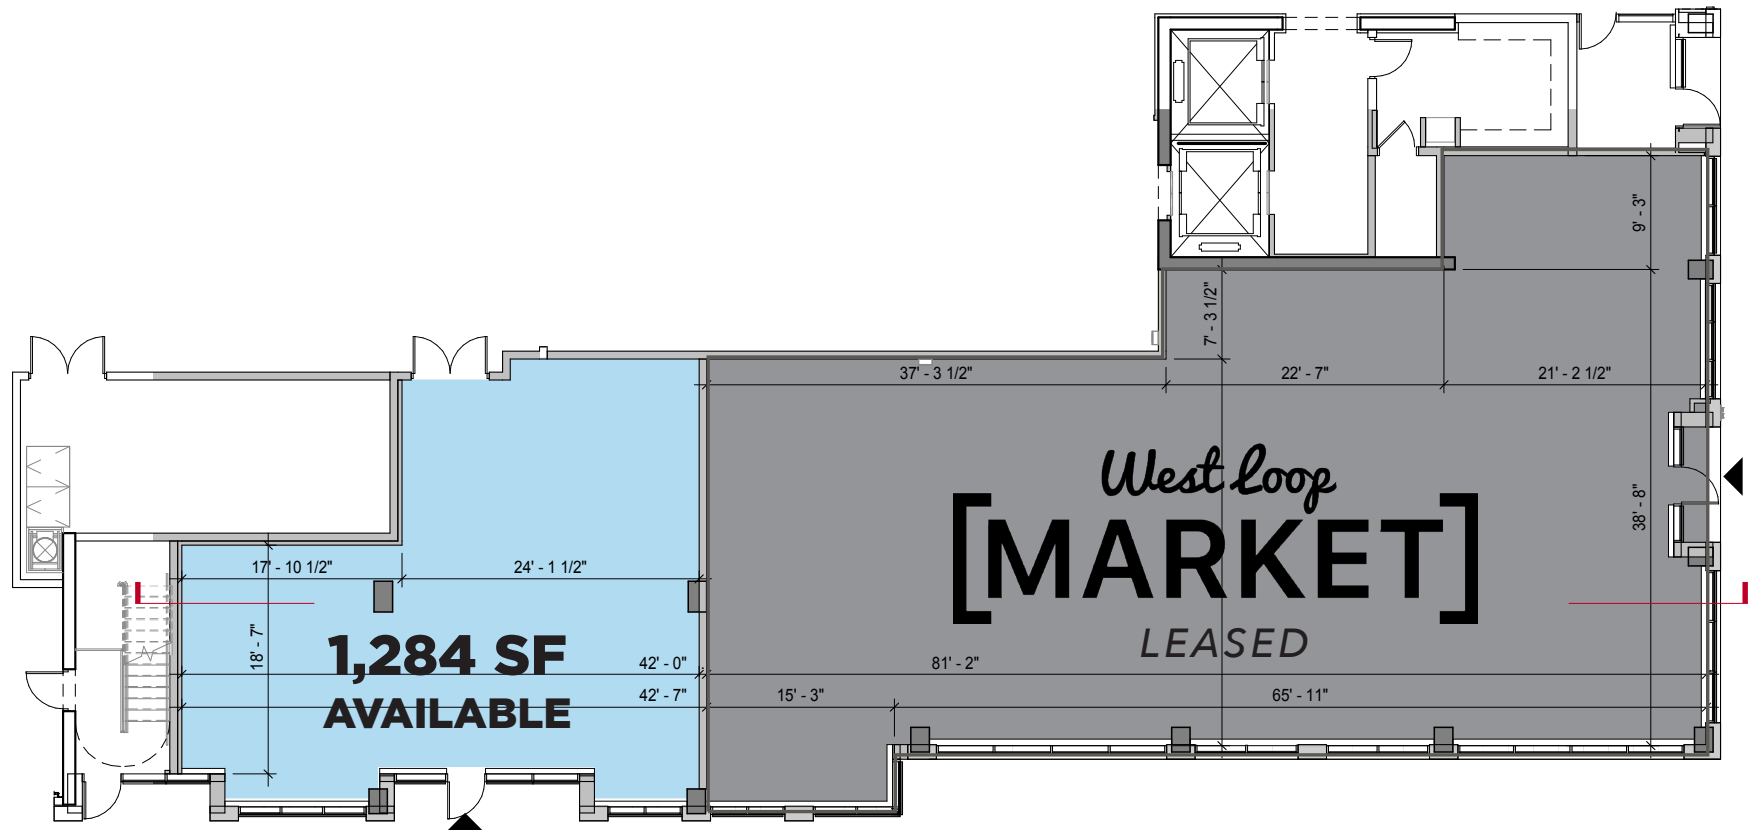

CANVAS

SITE PLAN

SPACE AVAILABLE

1,284 sqft

Total

FRONTAGE

48'

Total

CEILING HEIGHT

20'

Total

CANVAS

FLOOR PLAN

SPACE AVAILABLE

1,284 sqft

Total

FRONTAGE

48'

Total

CEILING HEIGHT

20'

Total

CANVAS

STREET MAP