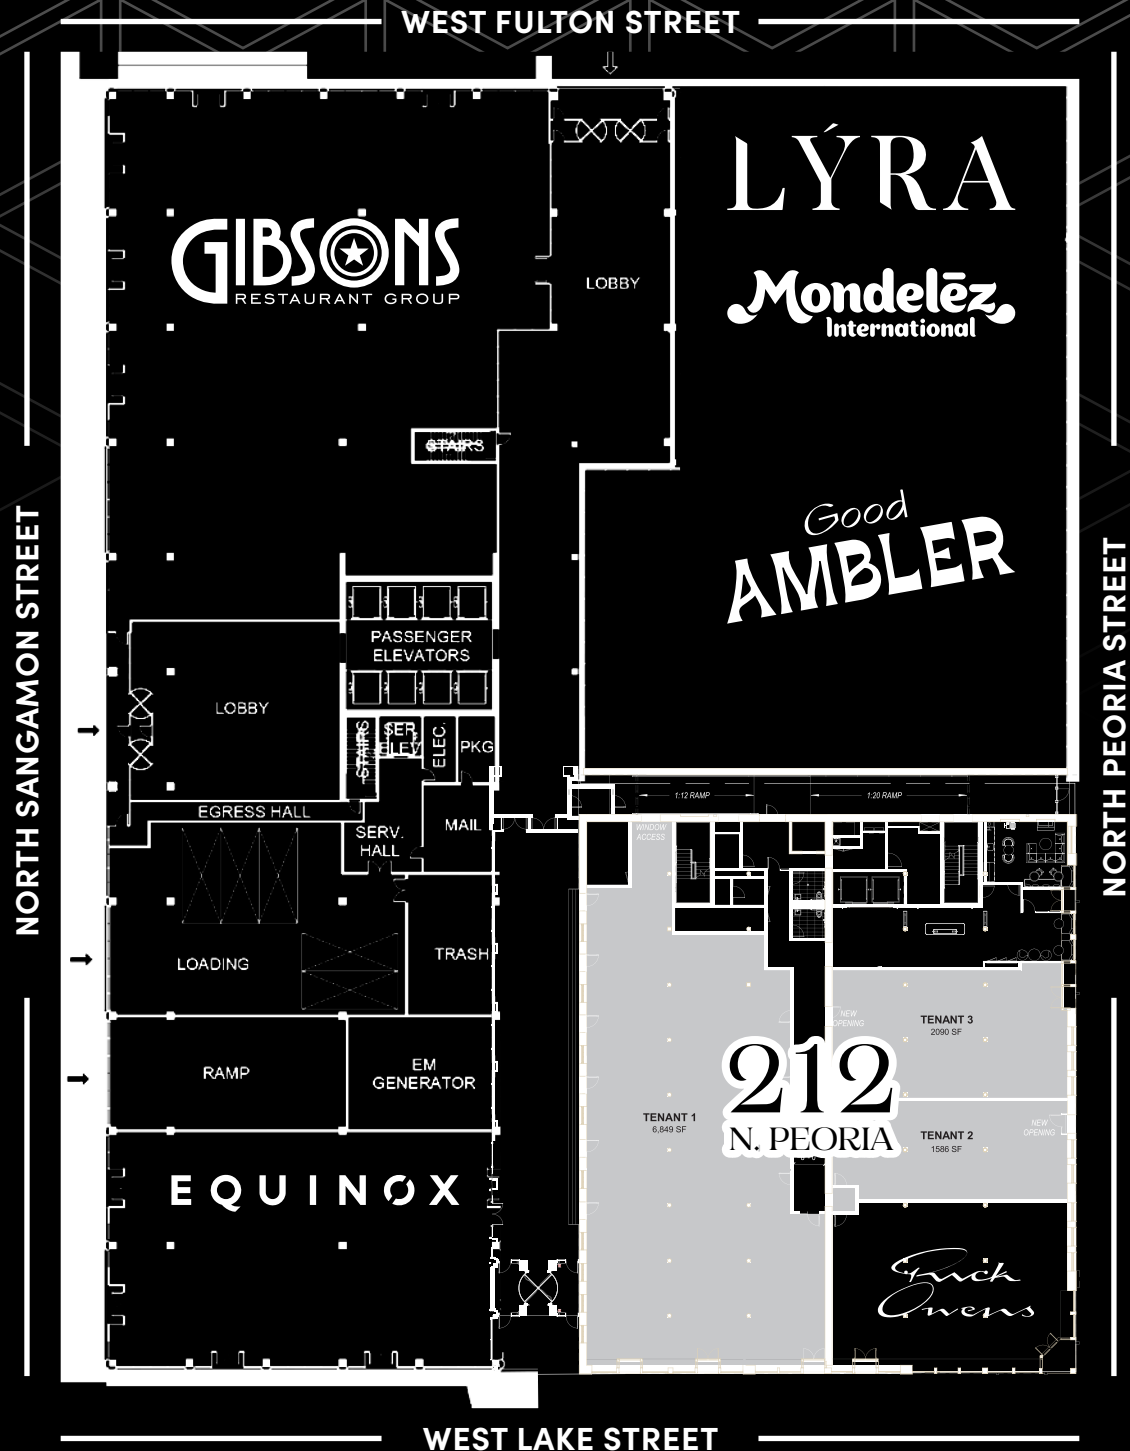

At the
Epicenter
of Fulton Market,
Chicago, IL

Become a part of Chicago's most in-demand submarket alongside nationally recognized restaurant and retail concepts such as LYRA, Toca Madera, Rose Mary, Aesop, Blind Barber, Tecovas, Mendocino Farms, NEXT and La Briola

212