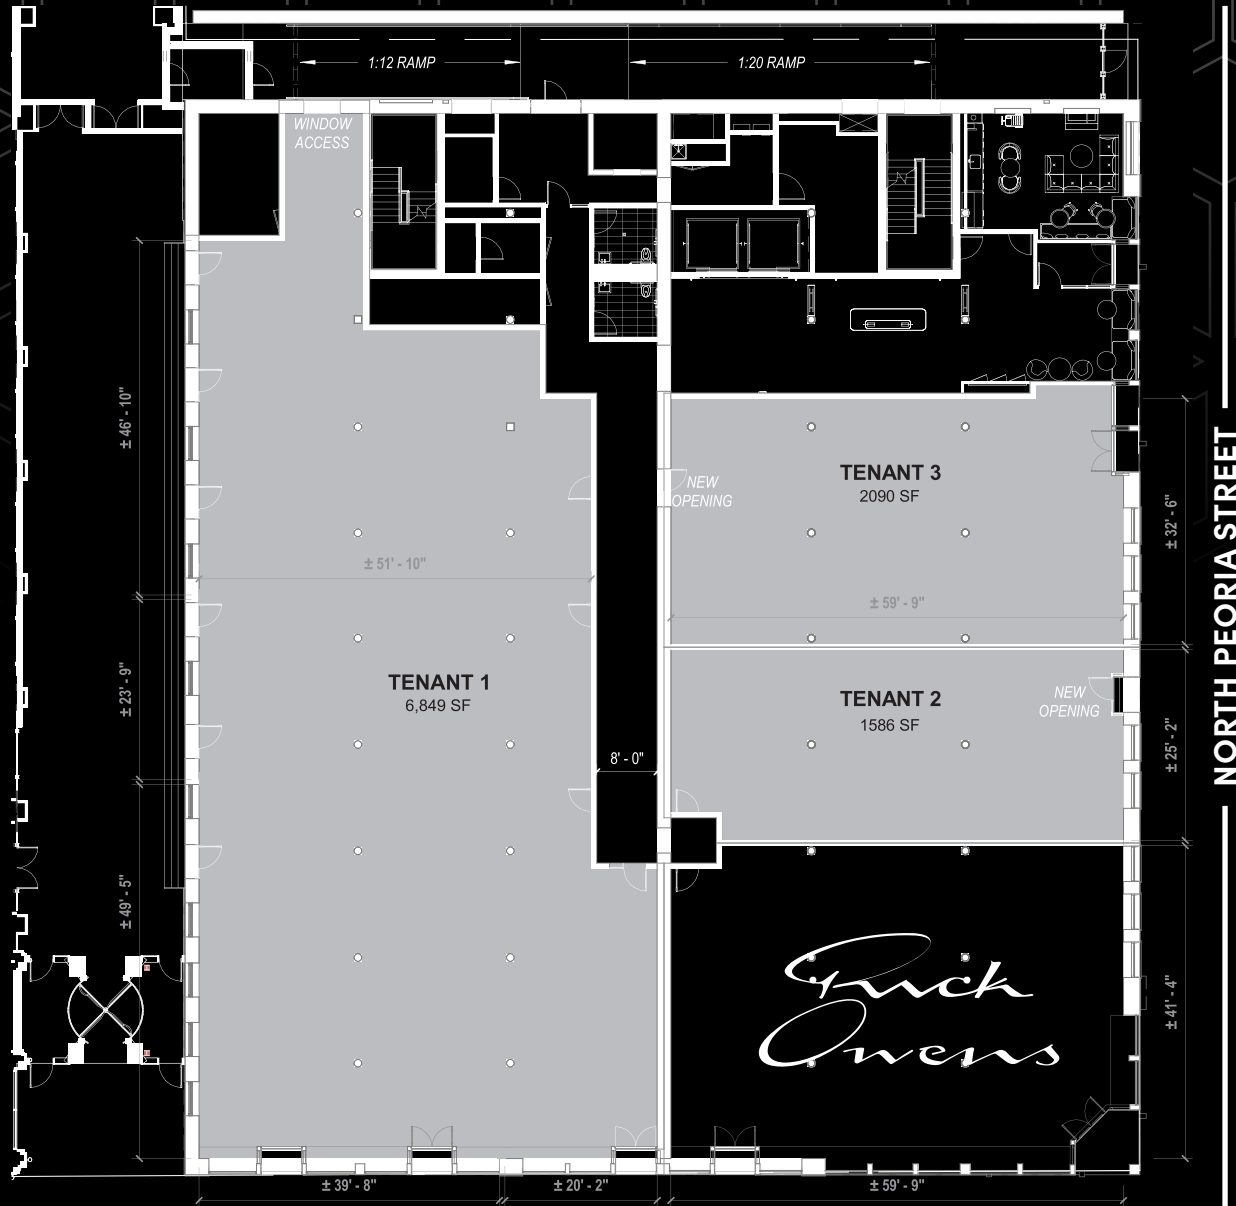

212

Flexible Opportunities

Demisable to
Suit Your Needs

Discover your place in the heart
of Fulton Market at 212 N. Peoria.
Multiple configurations available
with opportunities as small as
1,500 sf boasting 14' exposed
timber ceilings.

1,500 SF - over 6,000 SF
Available

212

WEST LAKE STREET

1-MILE Demographics

71,181
Total Population

312,193
Daytime Population

\$196,524
Average HH Income

42,623
Total Household